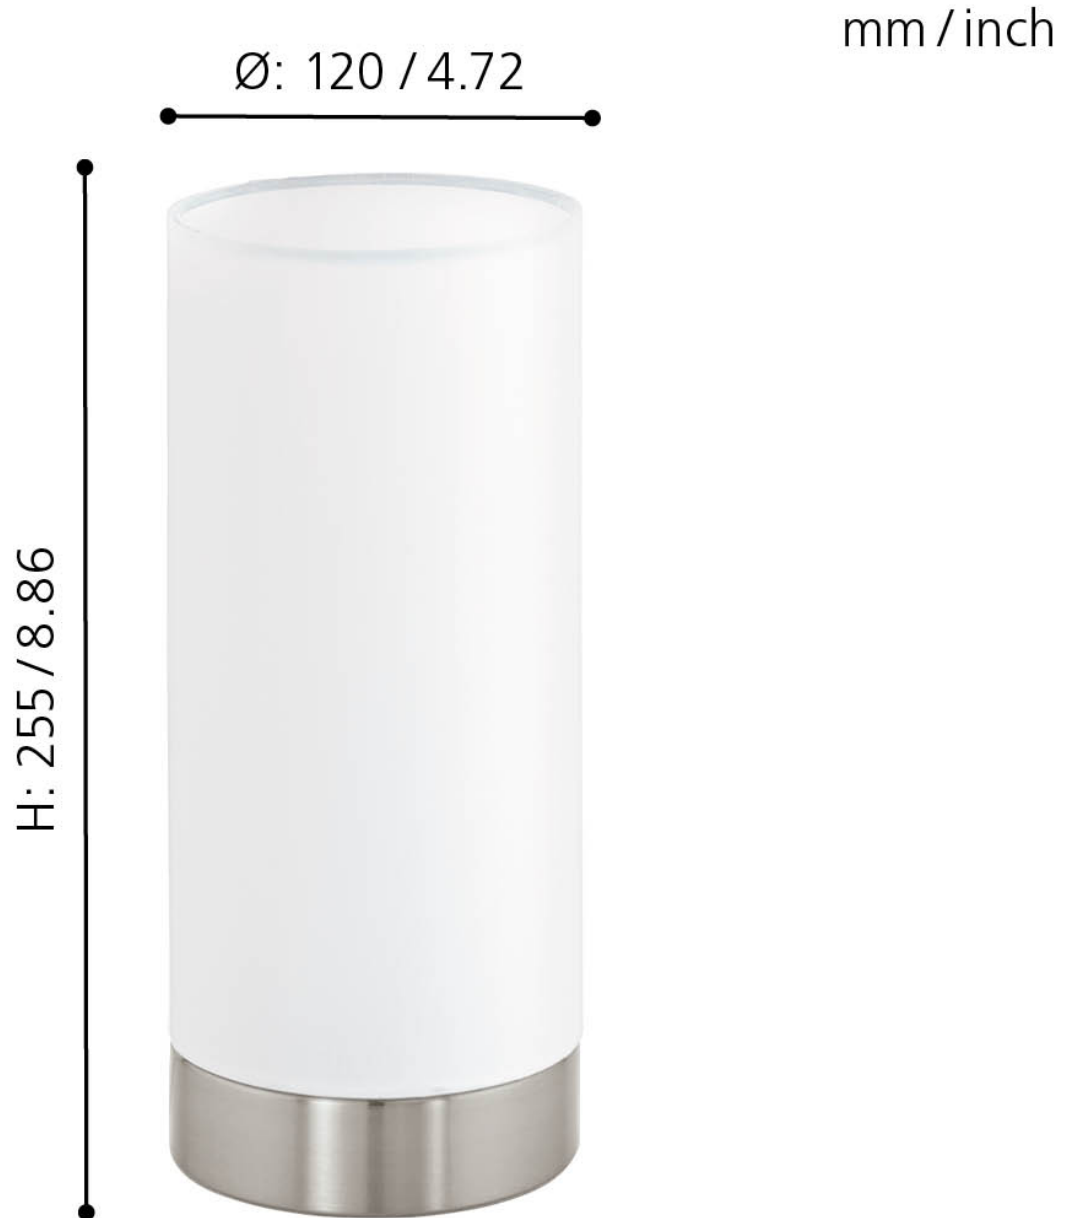

Eglo Lighting - Pasteri - 95118 - Satin Nickel White Touch Table Lamp With Shade

**CONTACT**