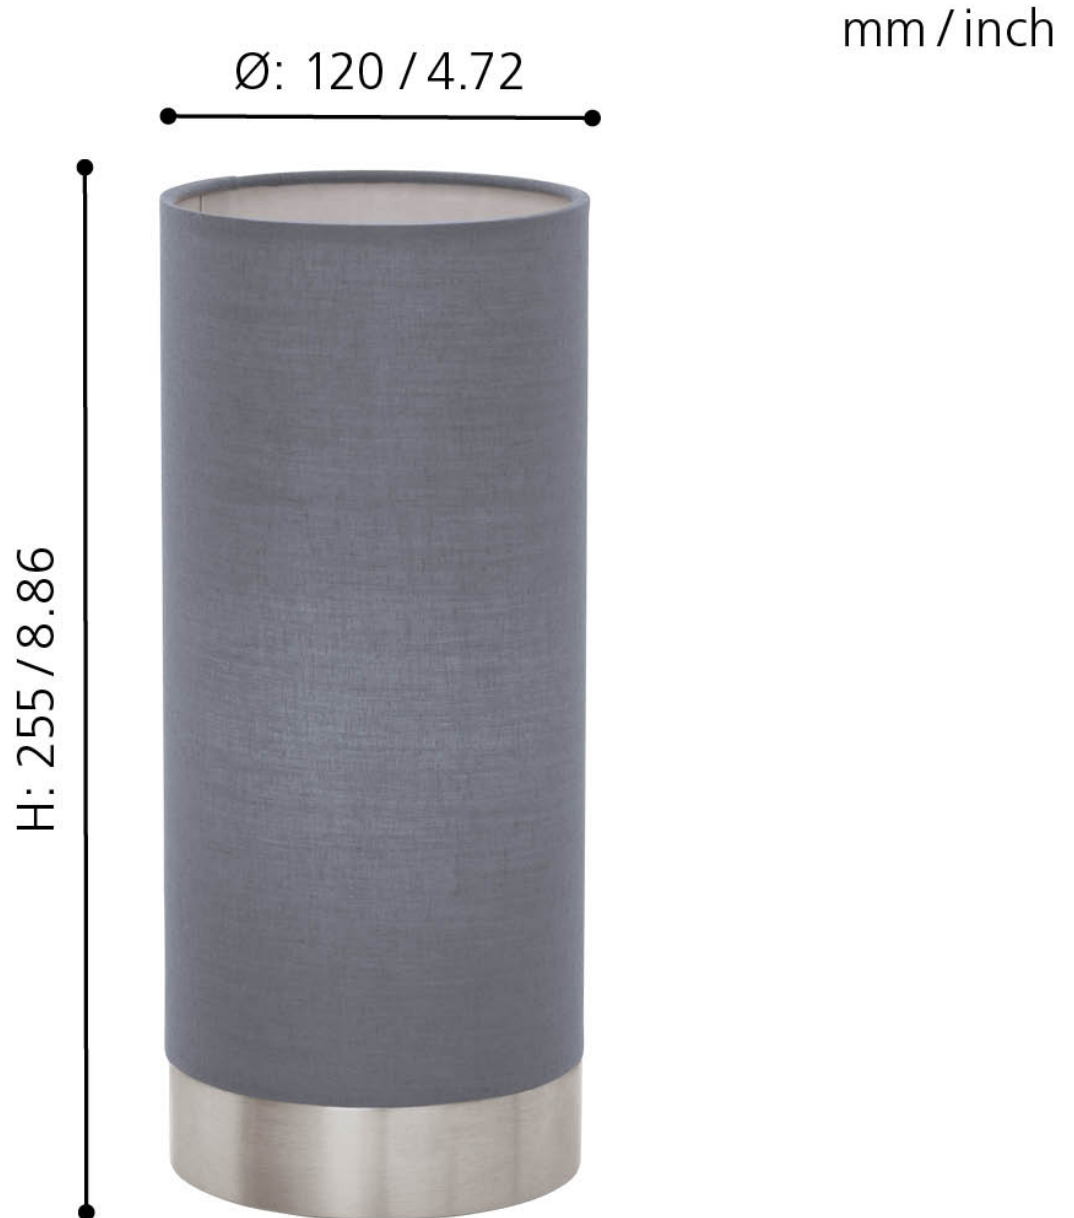

Eglo Lighting - Pasteri - 95119 - Satin Nickel Grey Touch Table Lamp With Shade

CONTACT