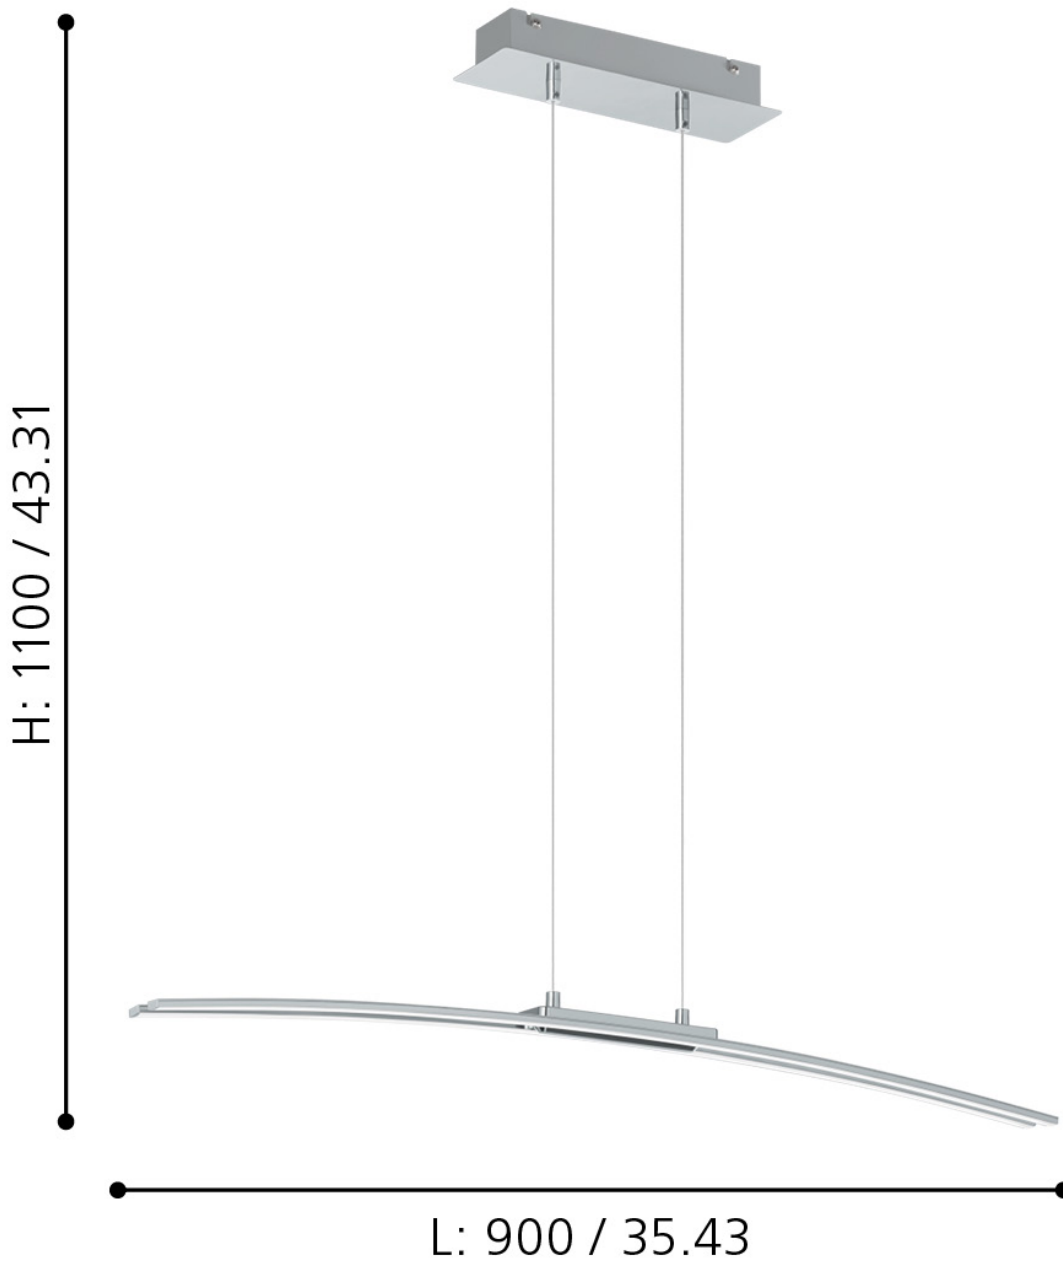

Eglo Lighting - Lasana - 95147 - LED Chrome White Bar Ceiling Pendant Light

mm / inch

**CONTACT**