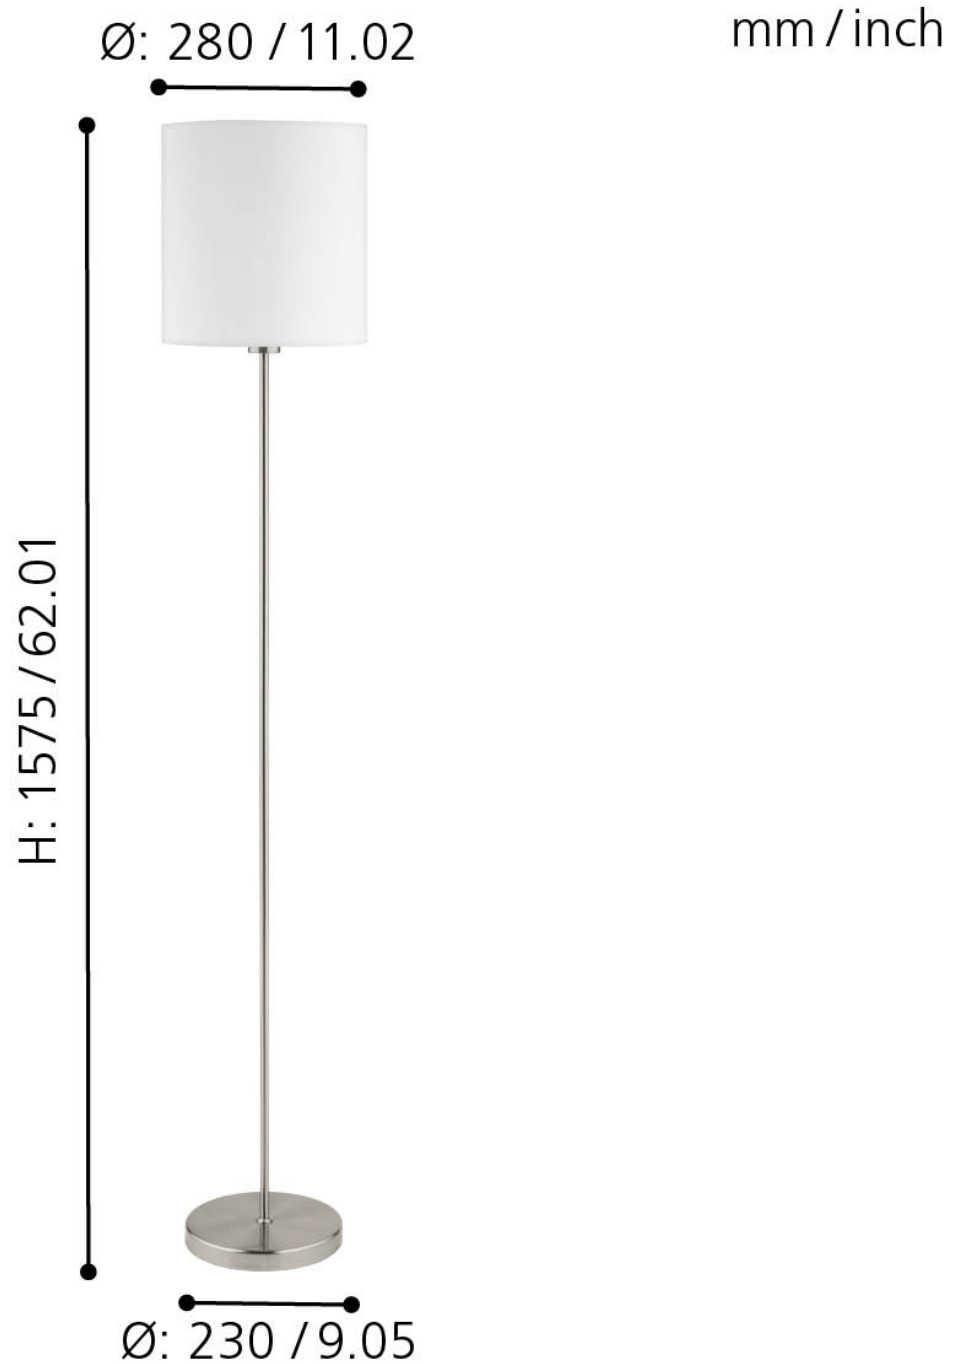

Eglo Lighting - Pasteri - 95164 - Satin Nickel White Floor Lamp

CONTACT