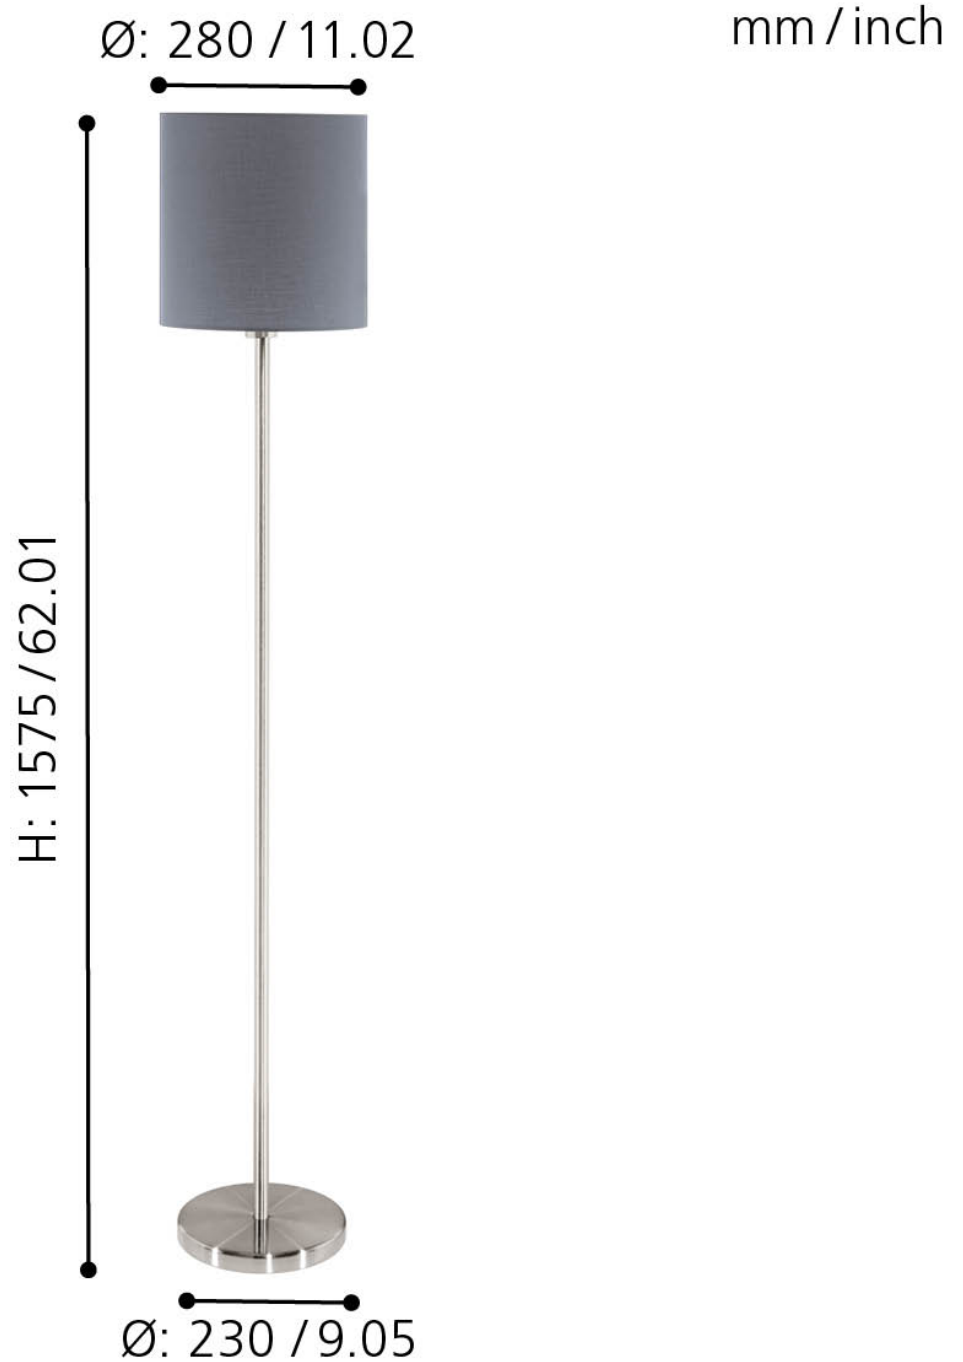

Eglo Lighting - Pasteri - 95166 - Satin Nickel Grey Floor Lamp

CONTACT