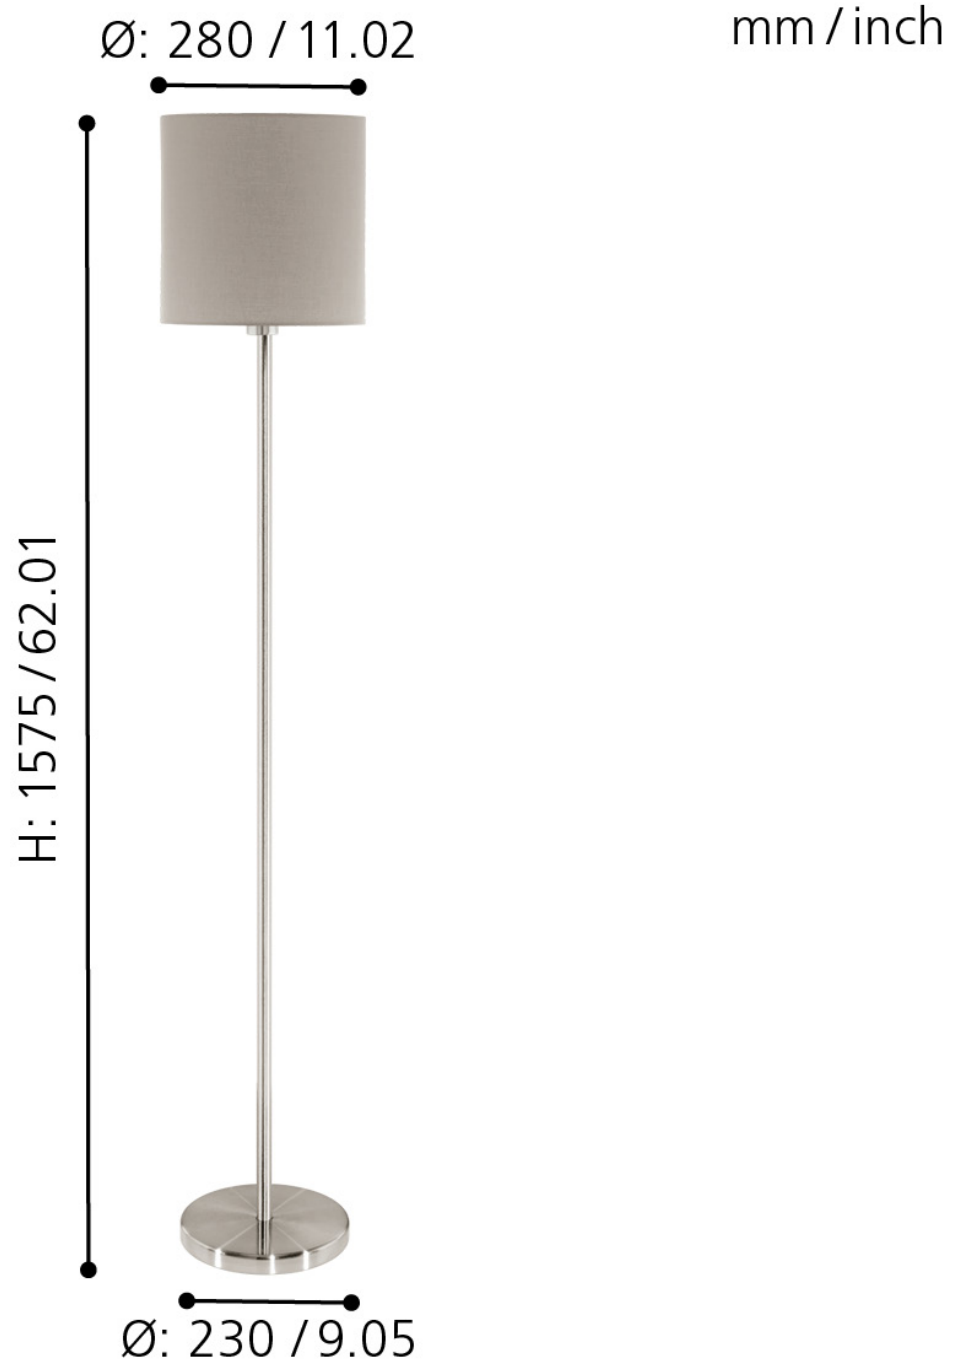

Eglo Lighting - Pasteri - 95167 - Satin Nickel Taupe Floor Lamp

CONTACT