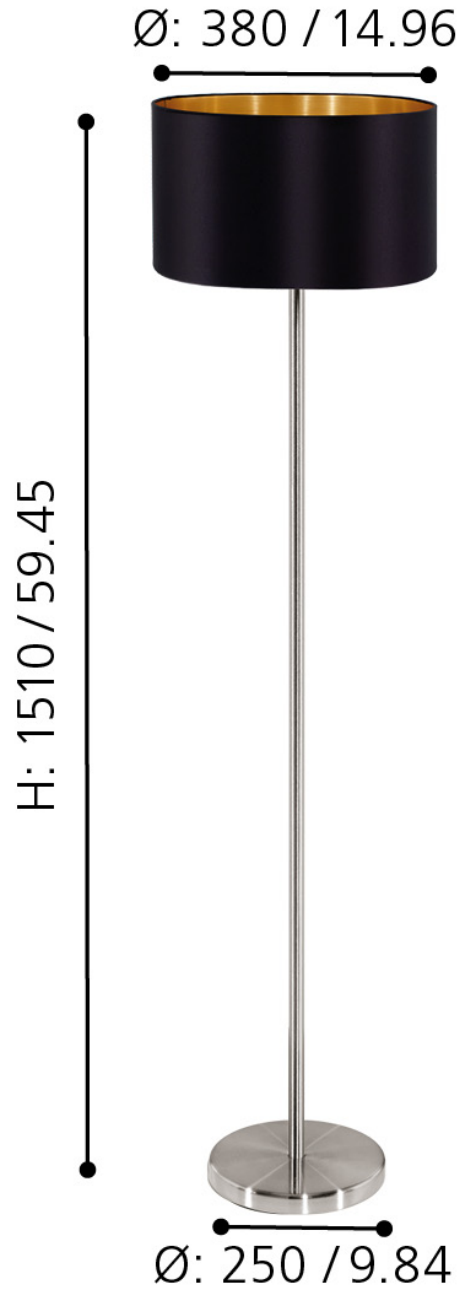

Eglo Lighting - Maserlo - 95169 - Satin Nickel Black Floor Lamp

mm / inch

**CONTACT**