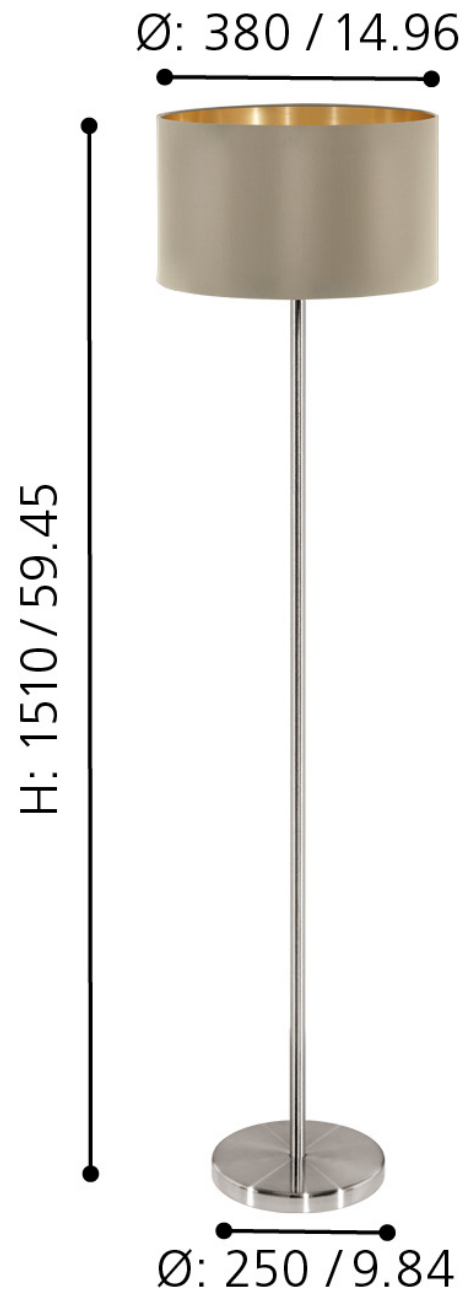

Eglo Lighting - Maserlo - 95171 - Satin Nickel Taupe Floor Lamp

mm / inch

CONTACT