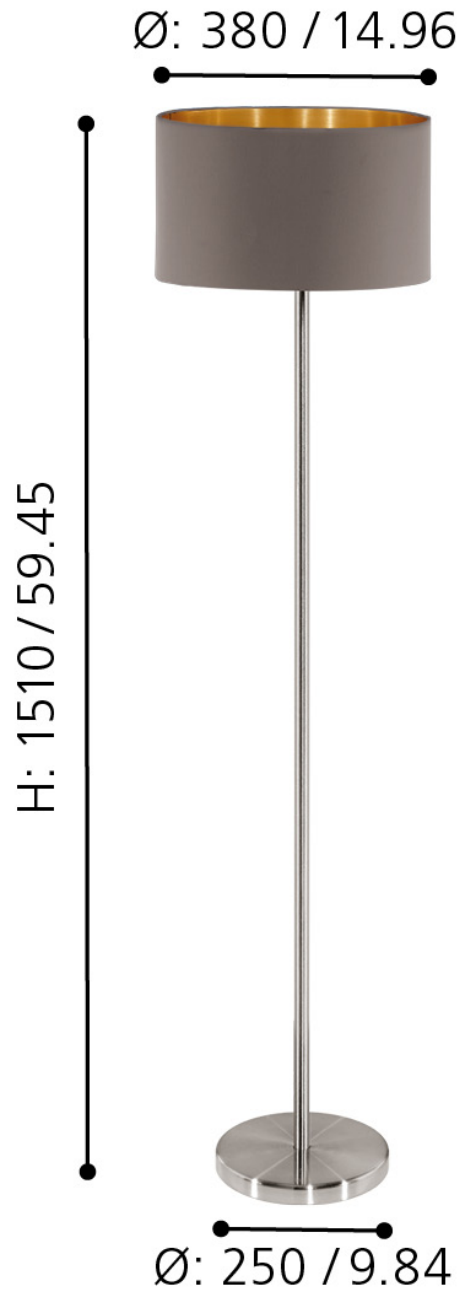

Eglo Lighting - Maserlo - 95172 - Satin Nickel Cappuccino Floor Lamp

mm / inch

CONTACT