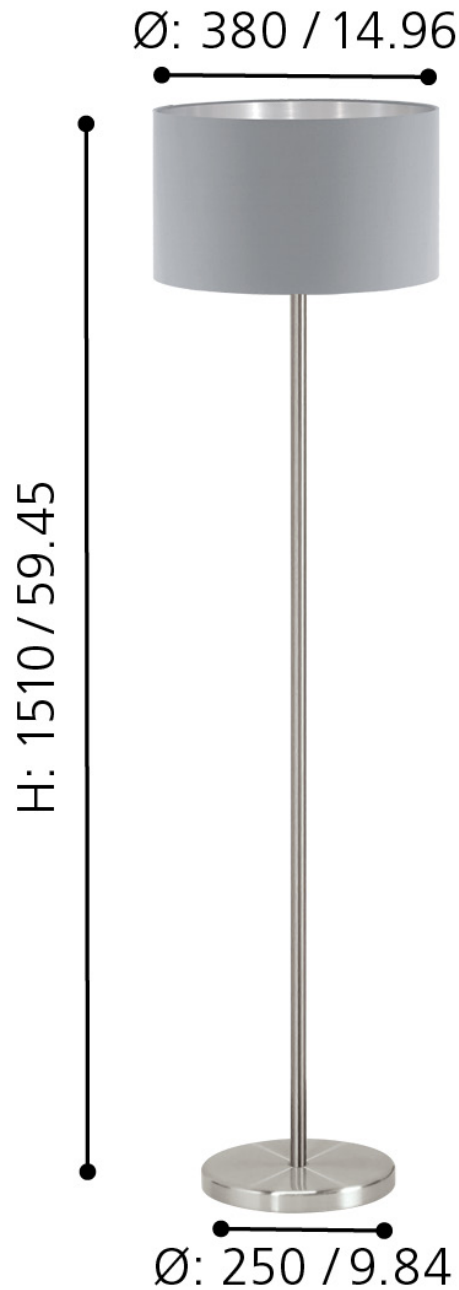

Eglo Lighting - Maserlo - 95173 - Satin Nickel Grey Floor Lamp

mm / inch

CONTACT