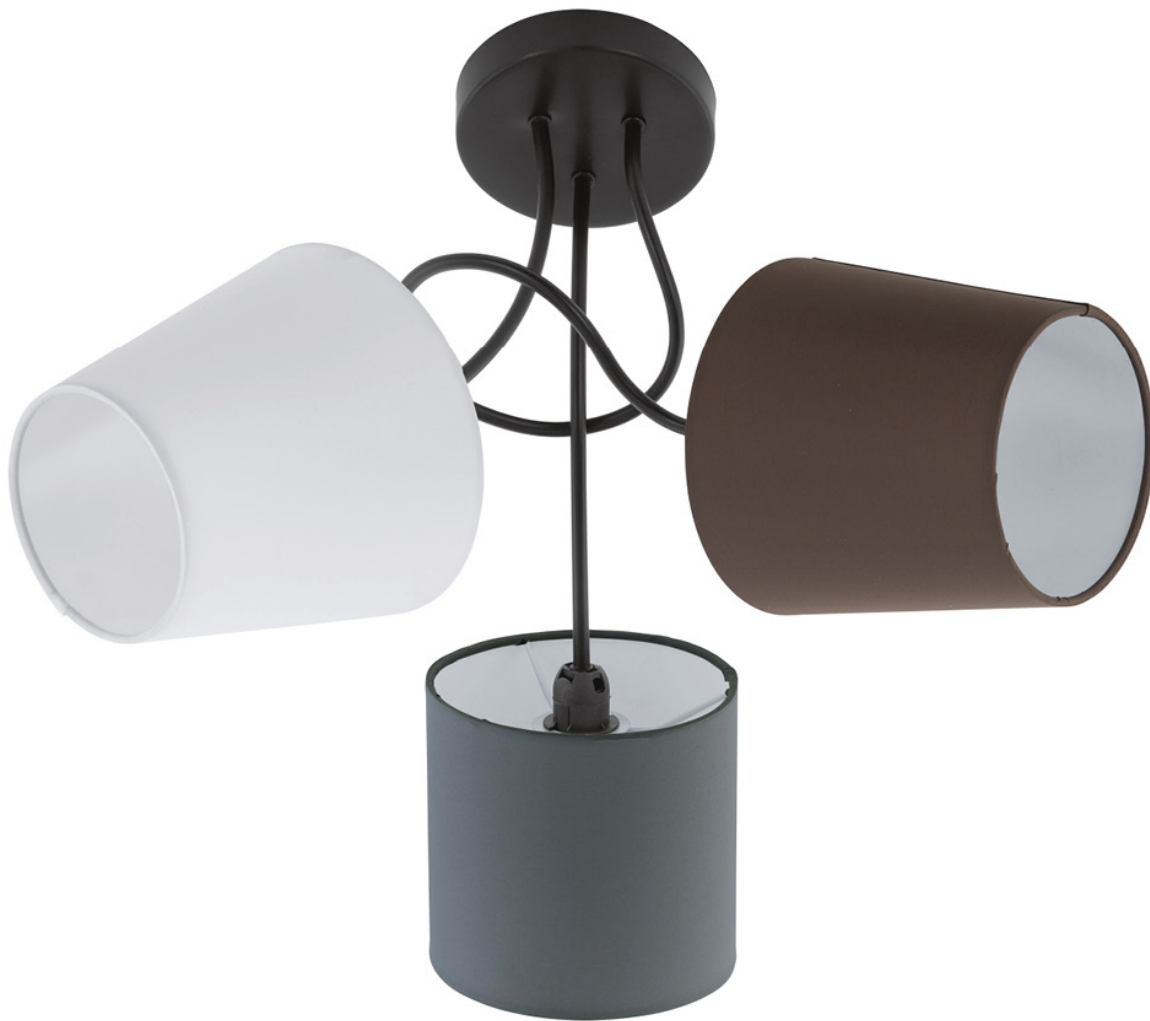

Eglo Lighting - Almeida - 95192 - Black Anthracite 3 Light Flush Ceiling Light

mm / inch

H: 350 / 13.77

Ø: 590 / 23.22

CONTACT