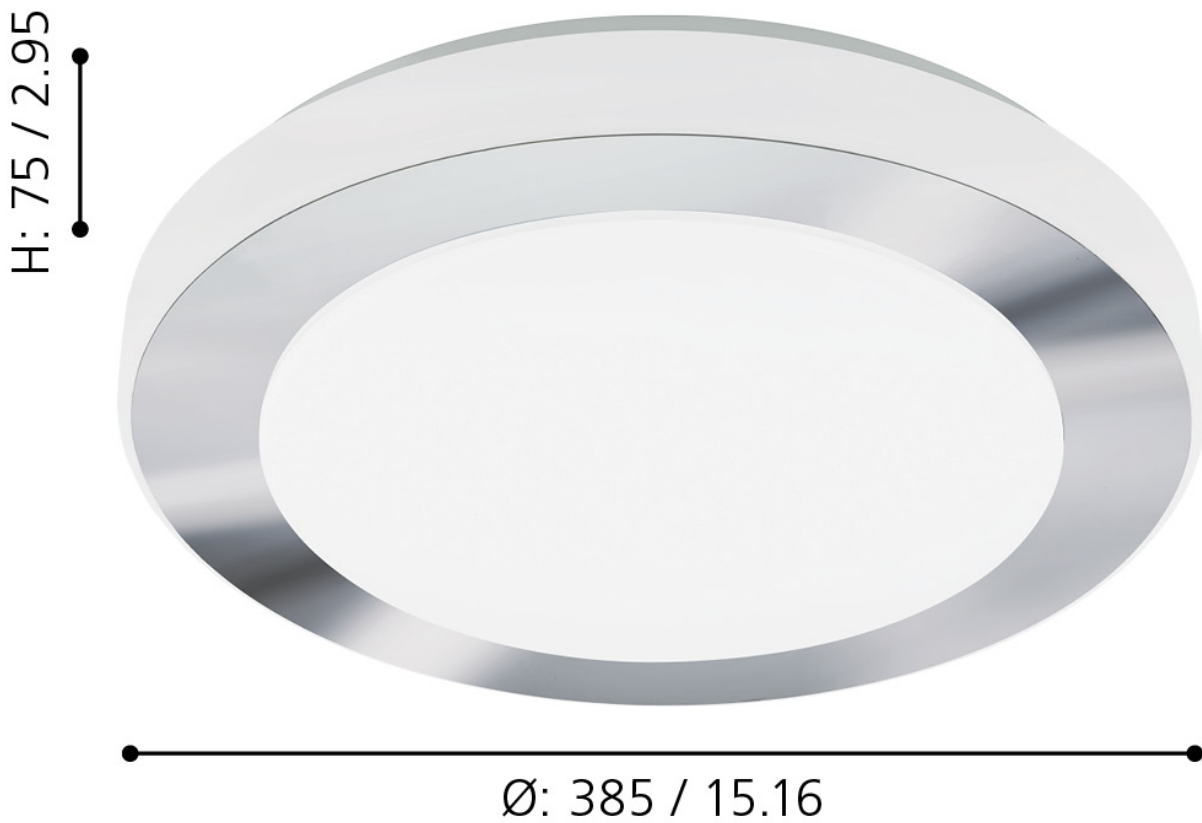

Eglo Lighting - LED Carpi - 95283 - LED White Chrome 3 Light IP44 Bathroom Ceiling Flush Light

mm / inch

**CONTACT**