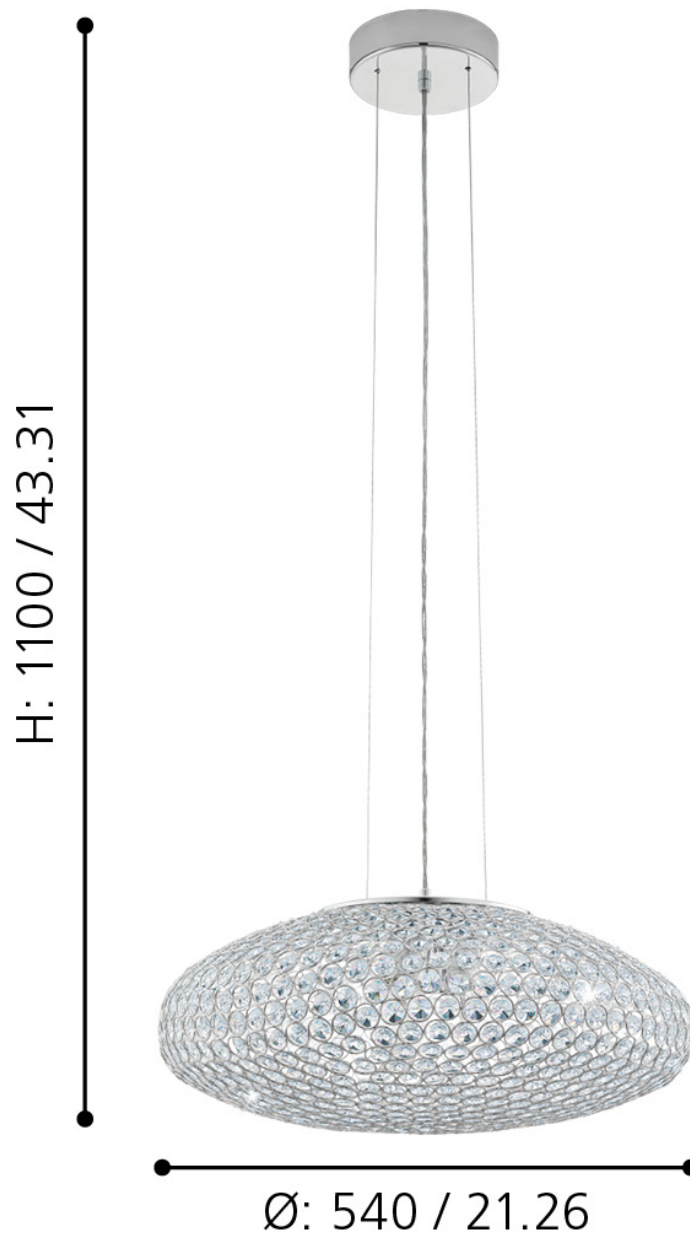

Eglo Lighting - Clemente - 95287 - Chrome Clear Glass 3 Light Ceiling Pendant Light

mm / inch

CONTACT