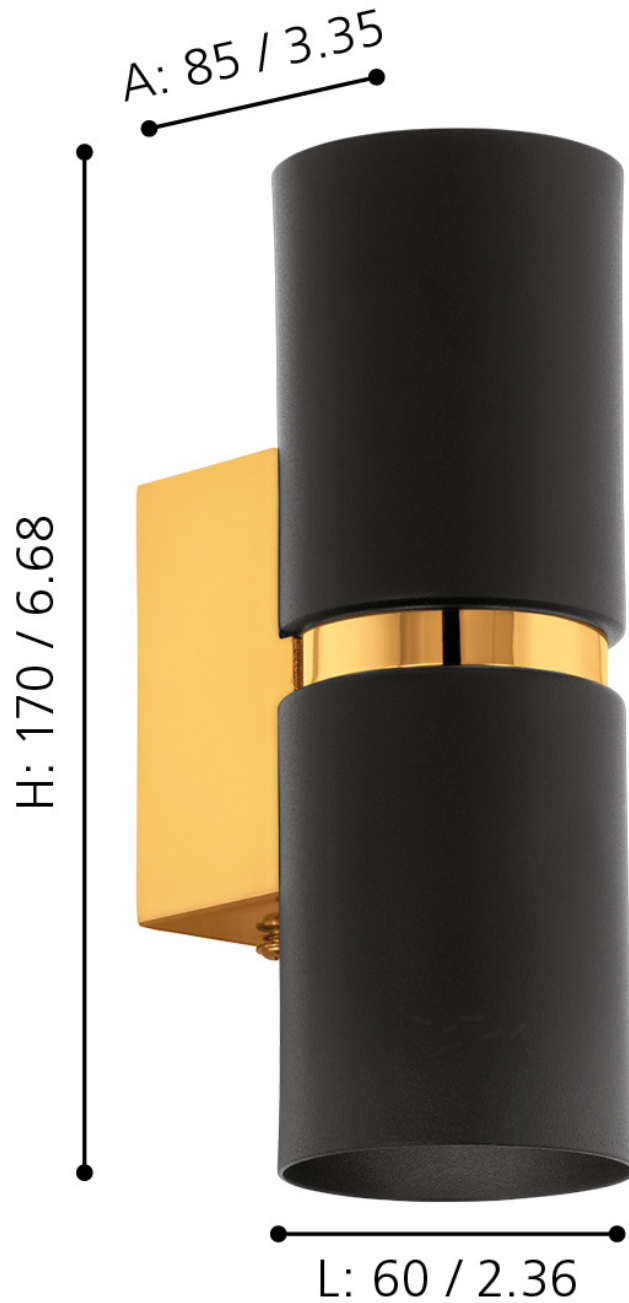

Eglo Lighting - Passa - 95364 - LED Black Gold 2 Light Wall Washer Light

mm / inch

CONTACT