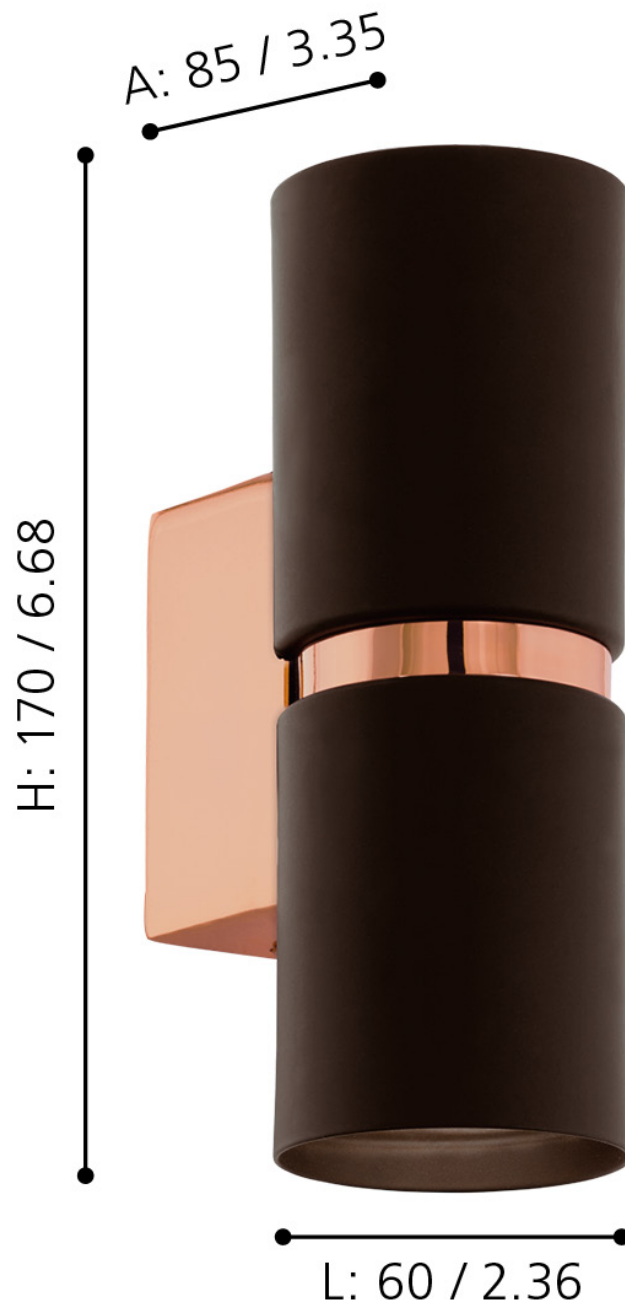

Eglo Lighting - Passa - 95371 - LED Brown Copper 2 Light Wall Washer Light

mm / inch

**CONTACT**