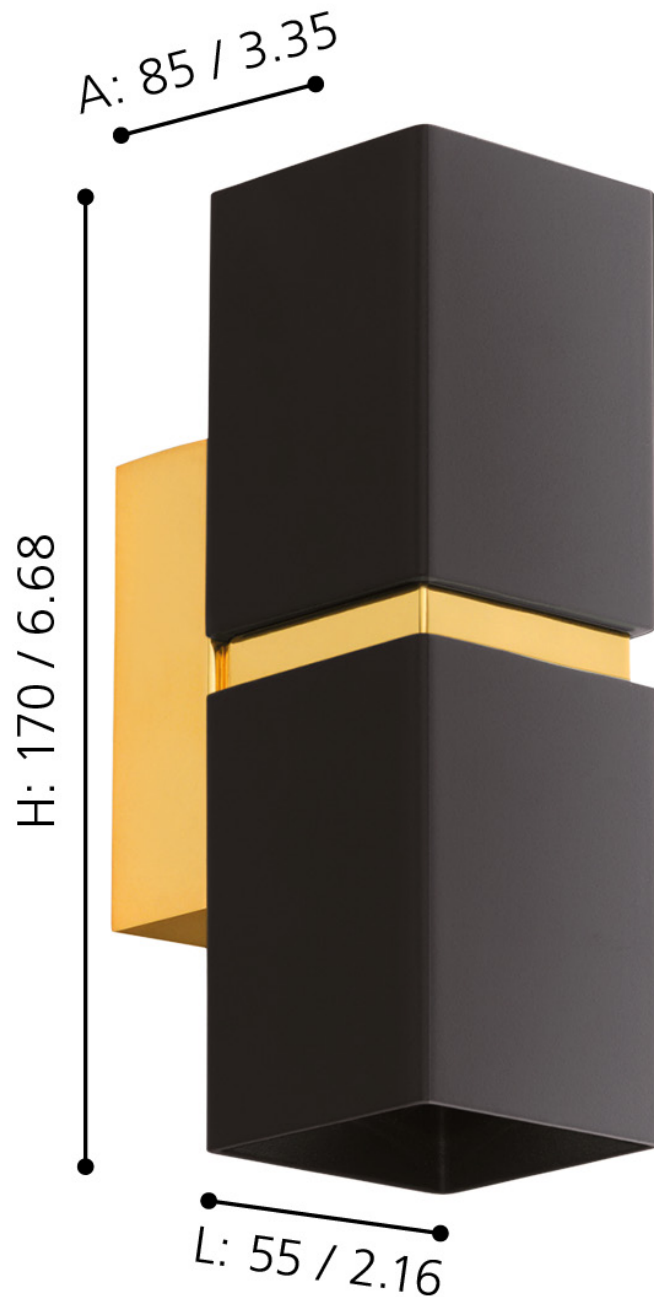

Eglo Lighting - Passa - 95373 - LED Black Gold 2 Light Wall Washer Light

mm / inch

CONTACT