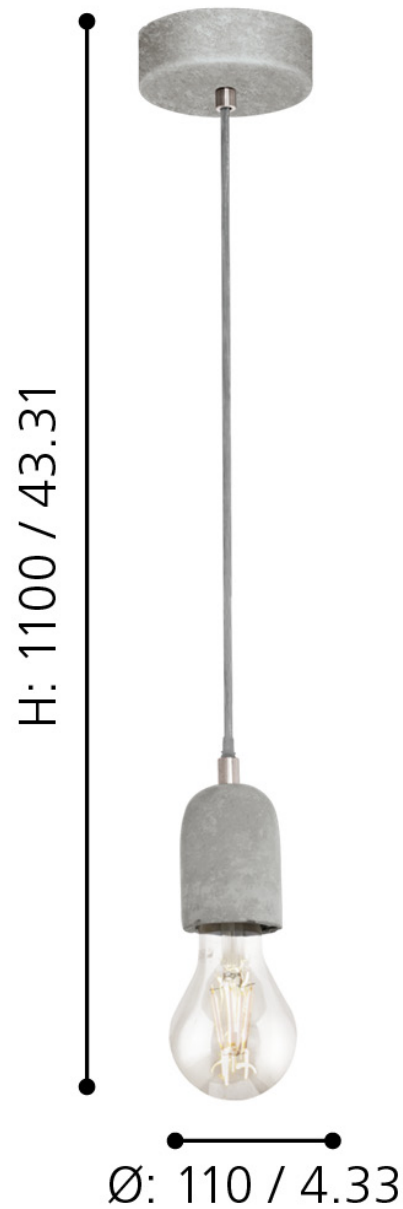

Eglo Lighting - Silvares - 95522 - Grey Concrete Ceiling Pendant Light

mm / inch

CONTACT