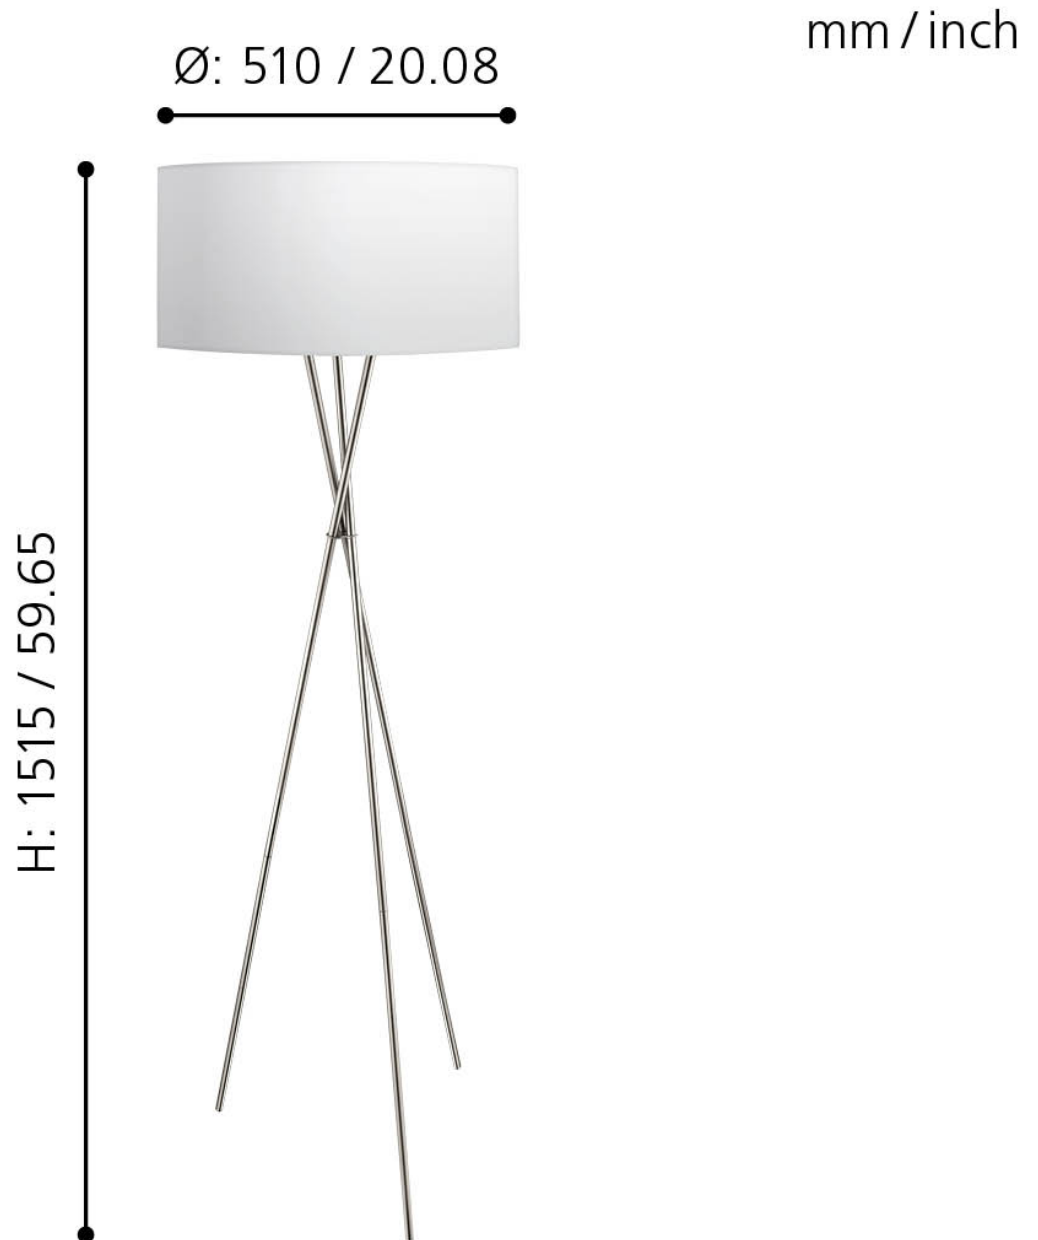

Eglo Lighting - Fondachelli - 95539 - Satin Nickel White Tripod Floor Lamp

CONTACT