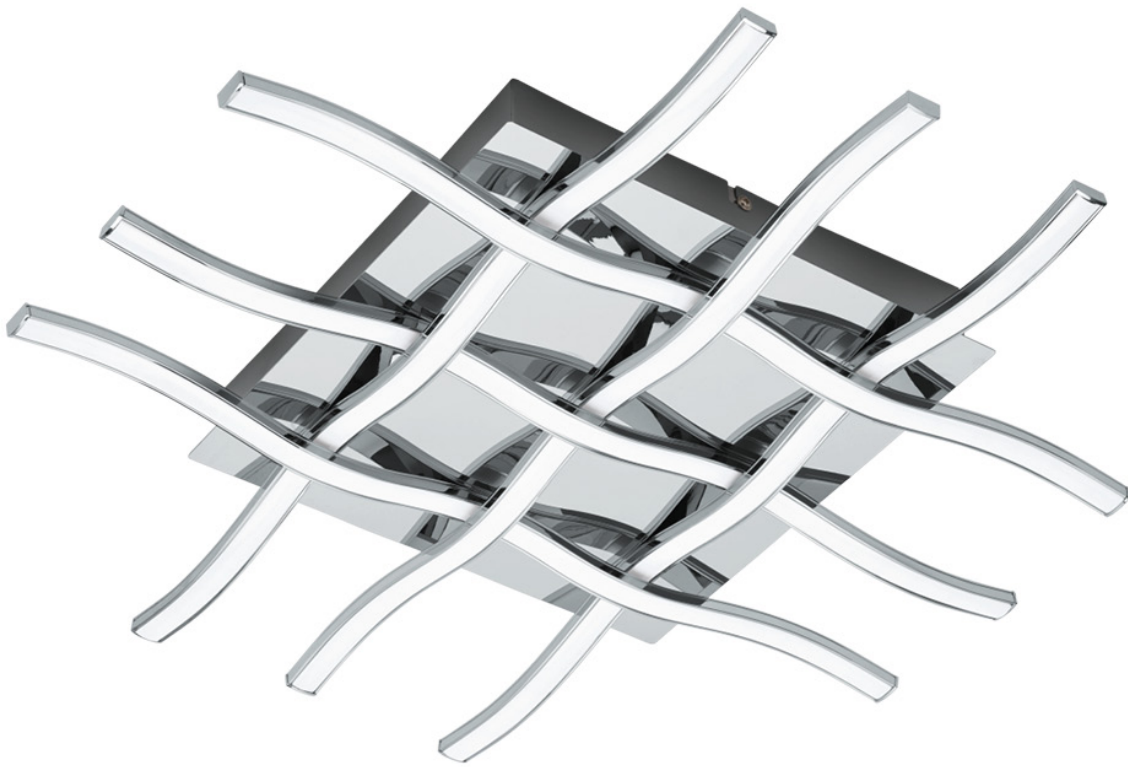

Eglo Lighting - Lasana 1 - 95569 - LED Chrome White 6 Light Flush Ceiling Light

mm / inch

H: 95 / 3.74

L: 500 / 19.68

**CONTACT**