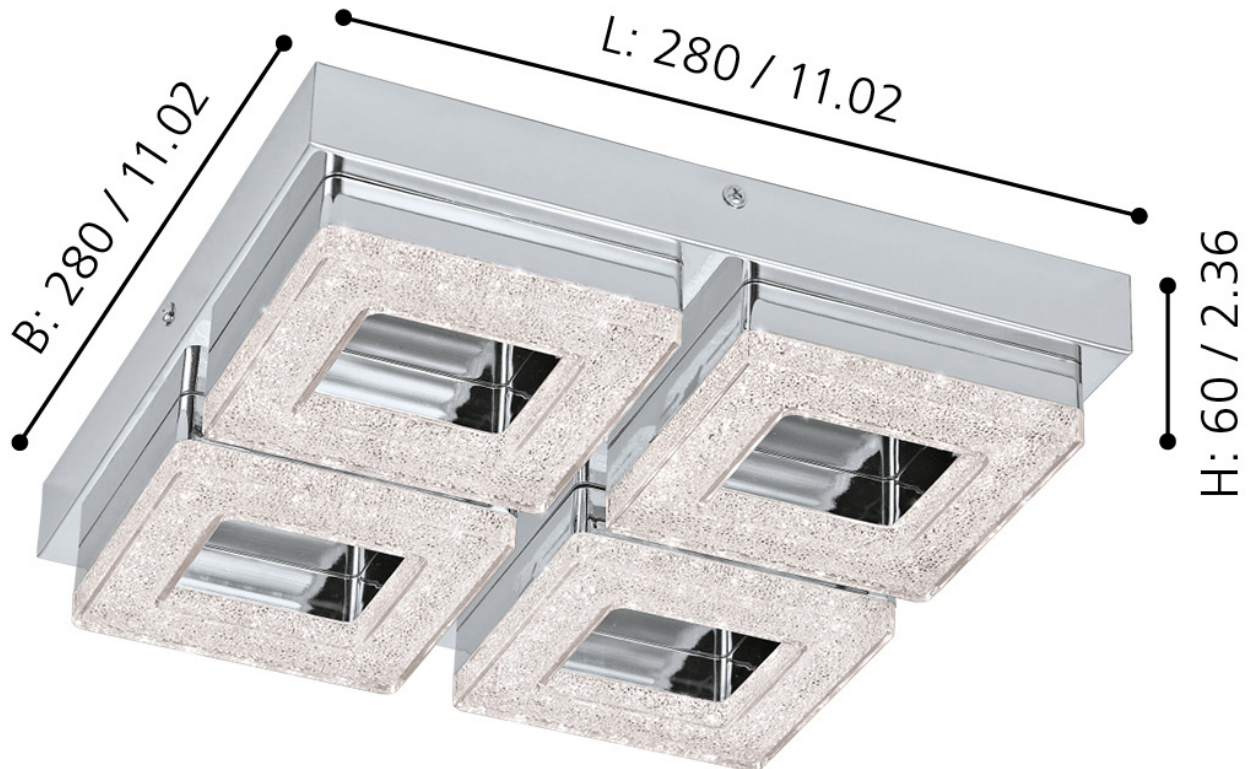

Eglo Lighting - Fradelo - 95657 - LED Chrome Clear Glass 4 Light Flush Ceiling Light

mm / inch

CONTACT