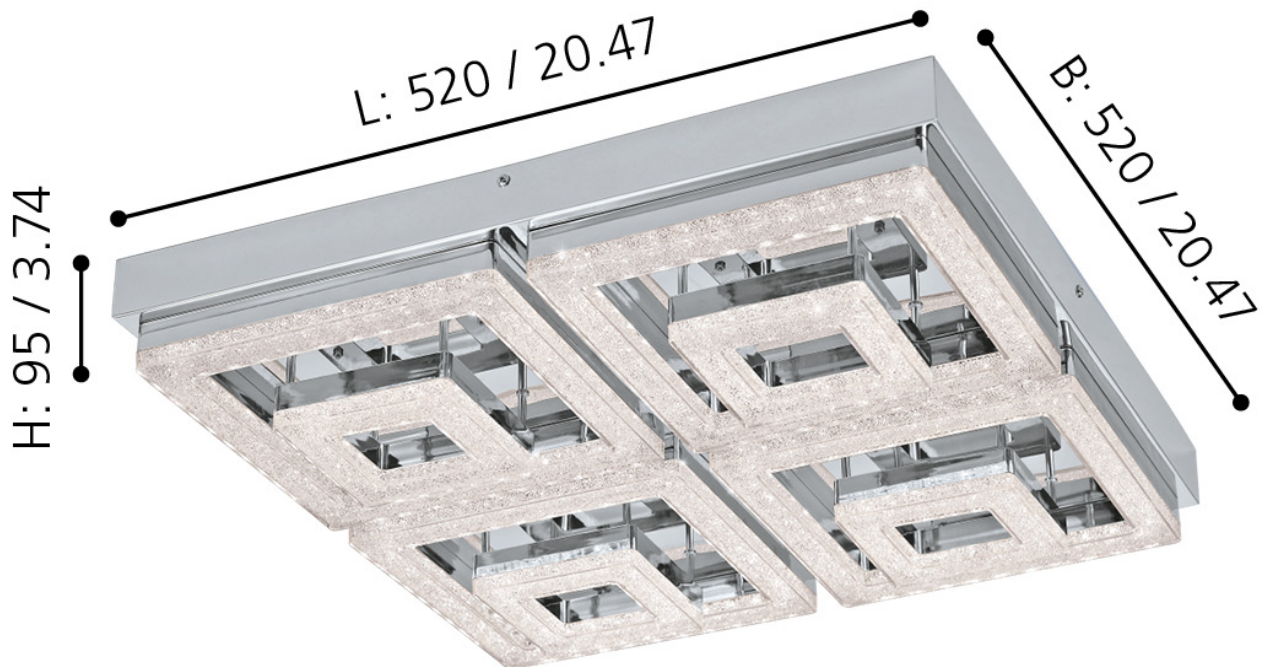

Eglo Lighting - Fradelo - 95661 - LED Chrome Clear Glass Flush Ceiling Light

mm / inch

CONTACT