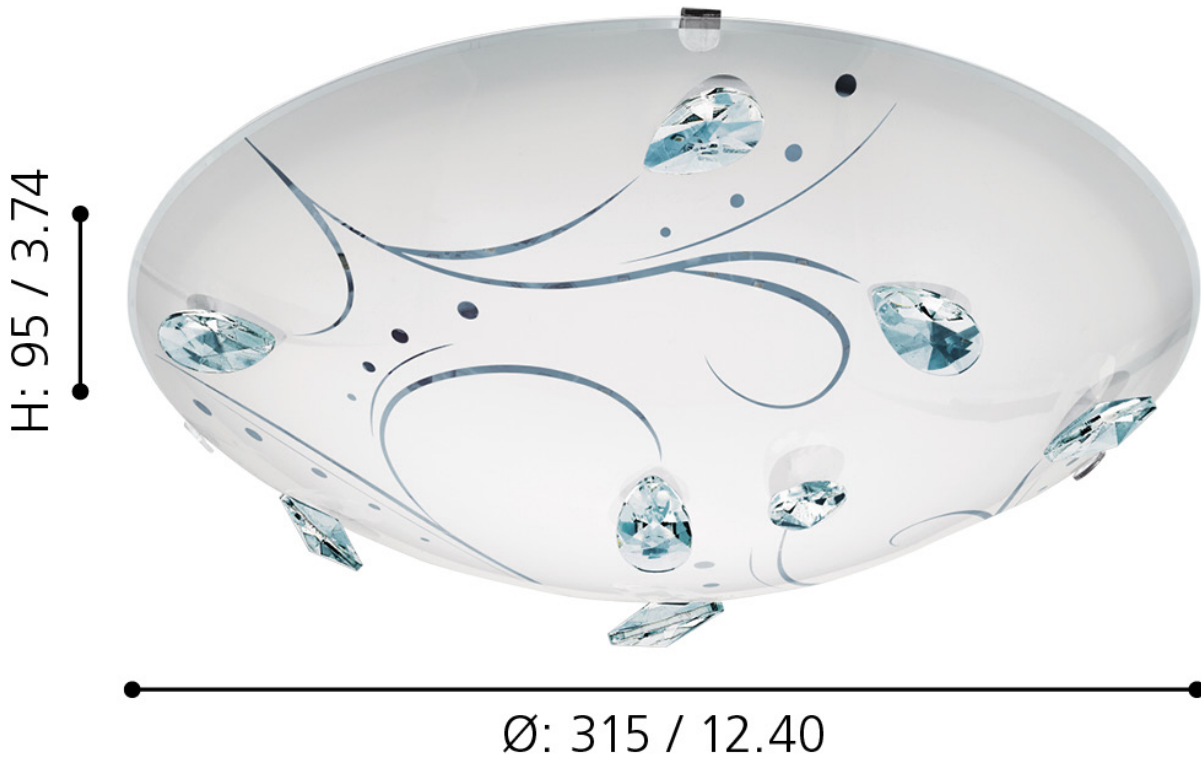

Eglo Lighting - Sorrenta 1 - 95689 - LED White Clear Glass 3 Light Flush Ceiling Light

mm / inch

CONTACT