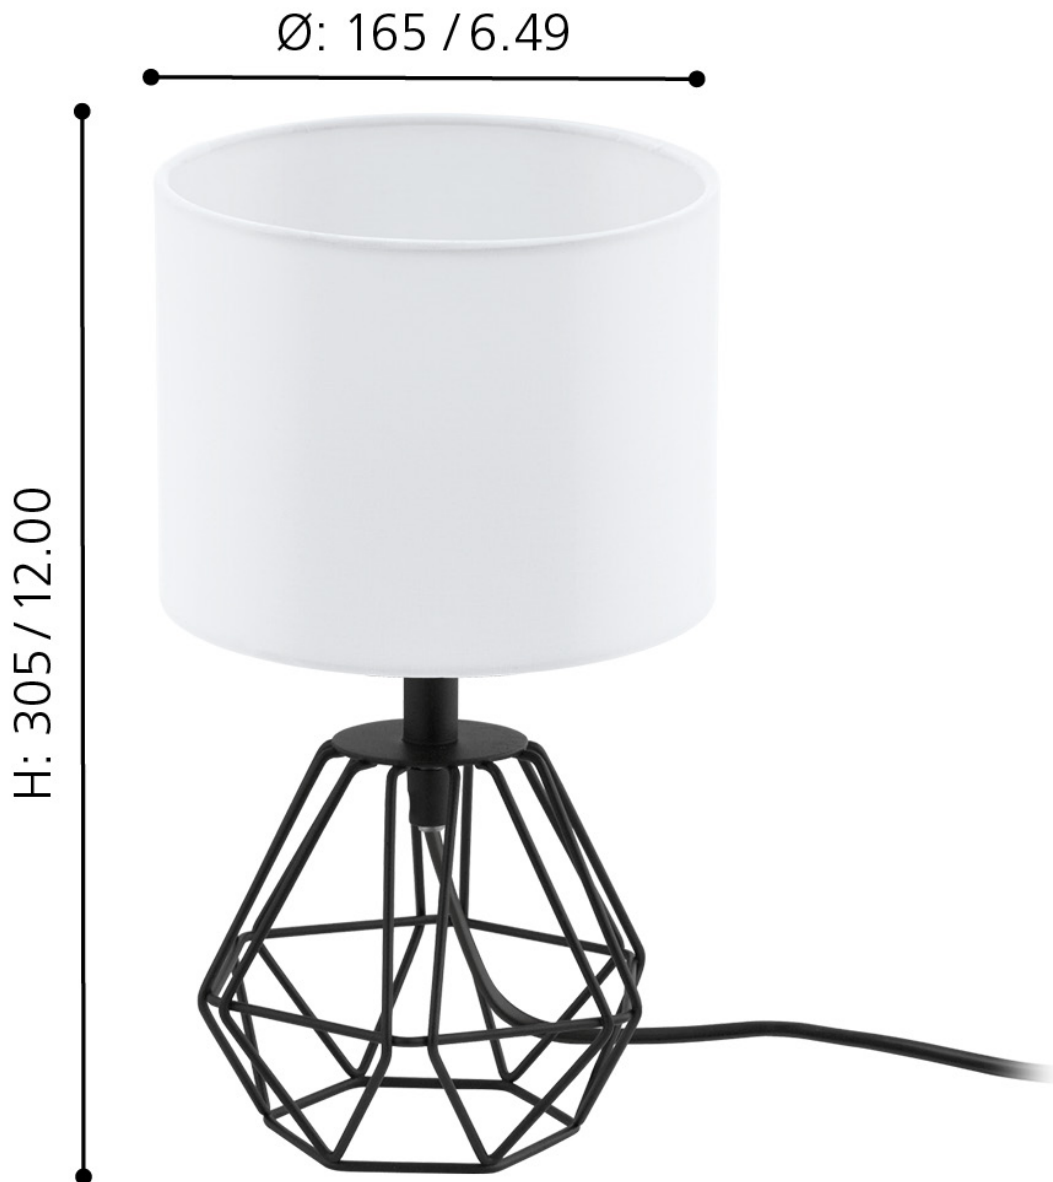

Eglo Lighting - Carlton 2 - 95789 - Black White Table Lamp

mm / inch

CONTACT