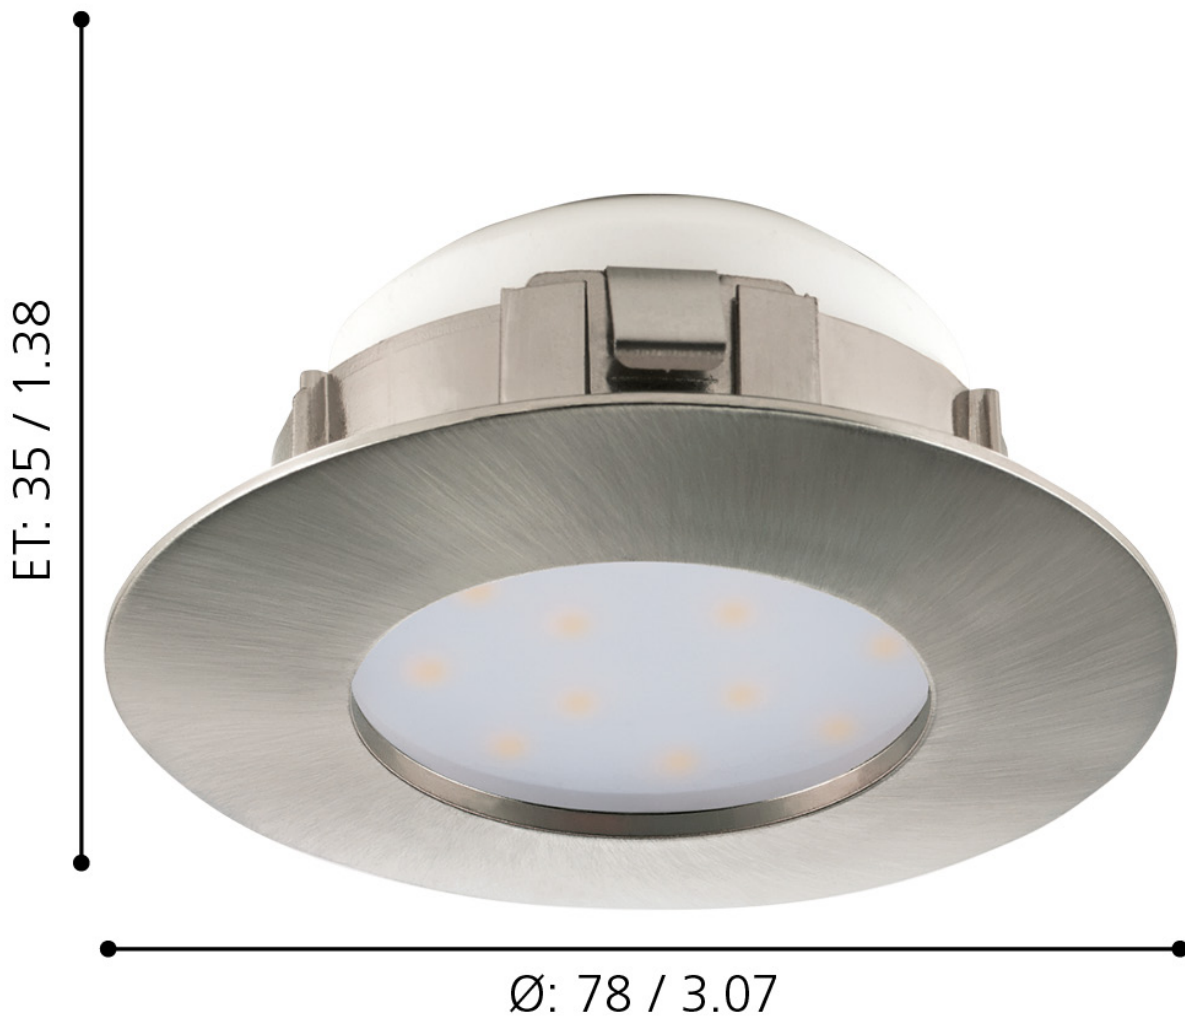

Eglo Lighting - Set of 3 Pineda - 95823 - LED Chrome IP44 Bathroom Recessed Ceiling Downlights

mm / inch

CONTACT