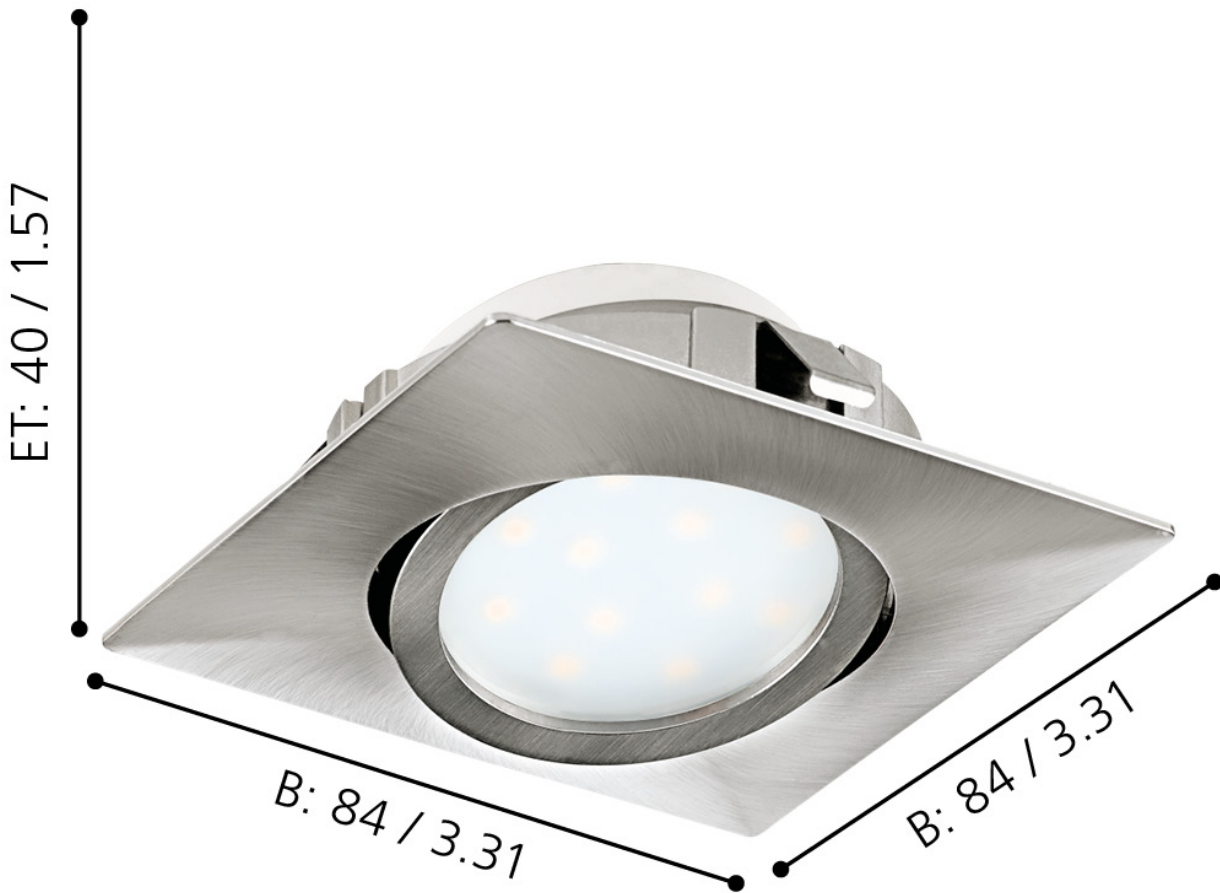

Eglo Lighting - Set of 3 Pineda - 95846 - LED Chrome Recessed Ceiling Downlights

mm / inch

CONTACT