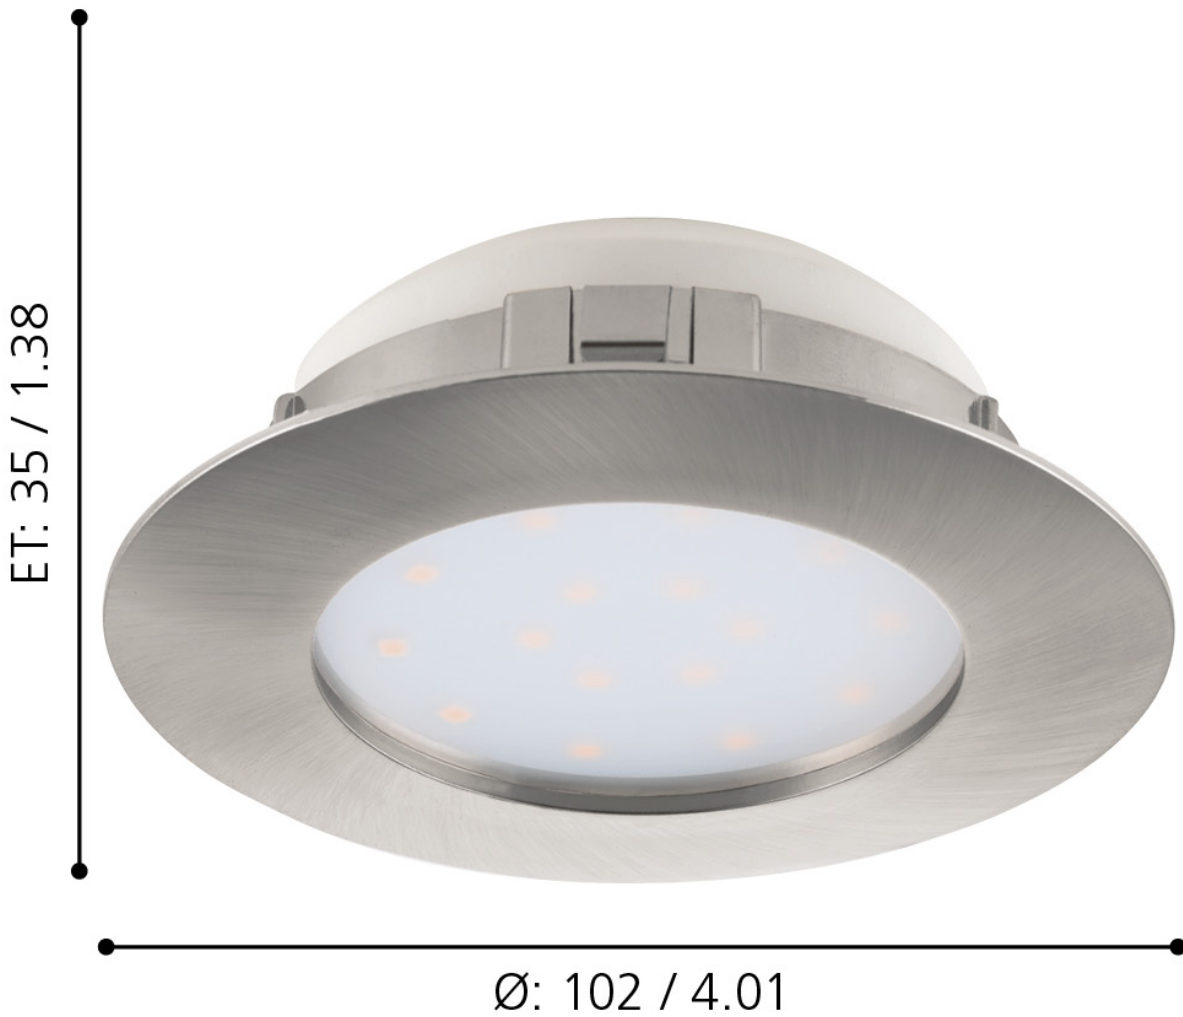

Eglo Lighting - Pineda - 95889 - LED Chrome IP44 Bathroom Recessed Ceiling Downlight

mm / inch

**CONTACT**