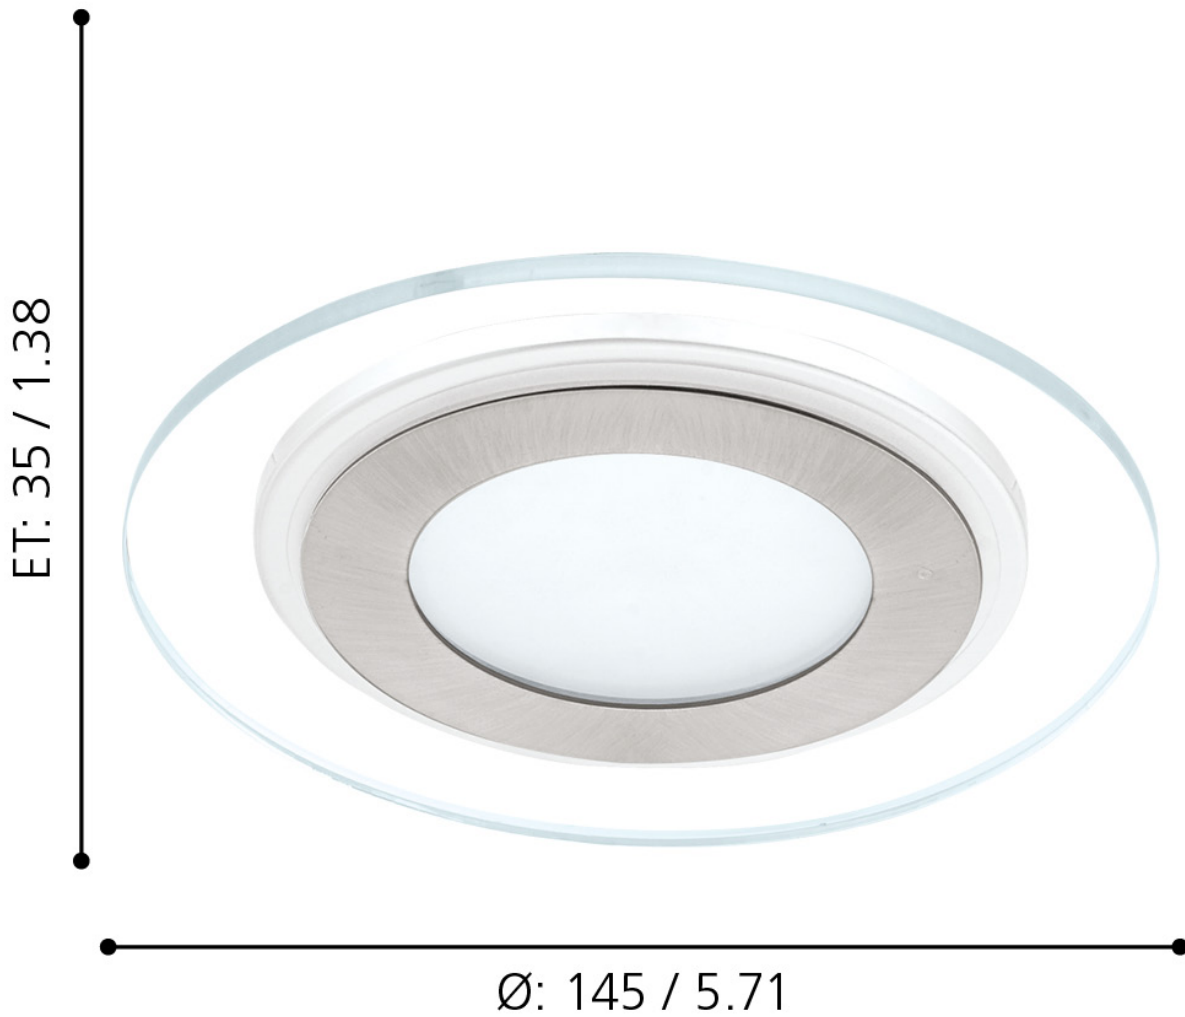

Eglo Lighting - Pineda 1 - 95932 - LED Satin Nickel White Clear Recessed Ceiling Downlight

mm / inch

CONTACT