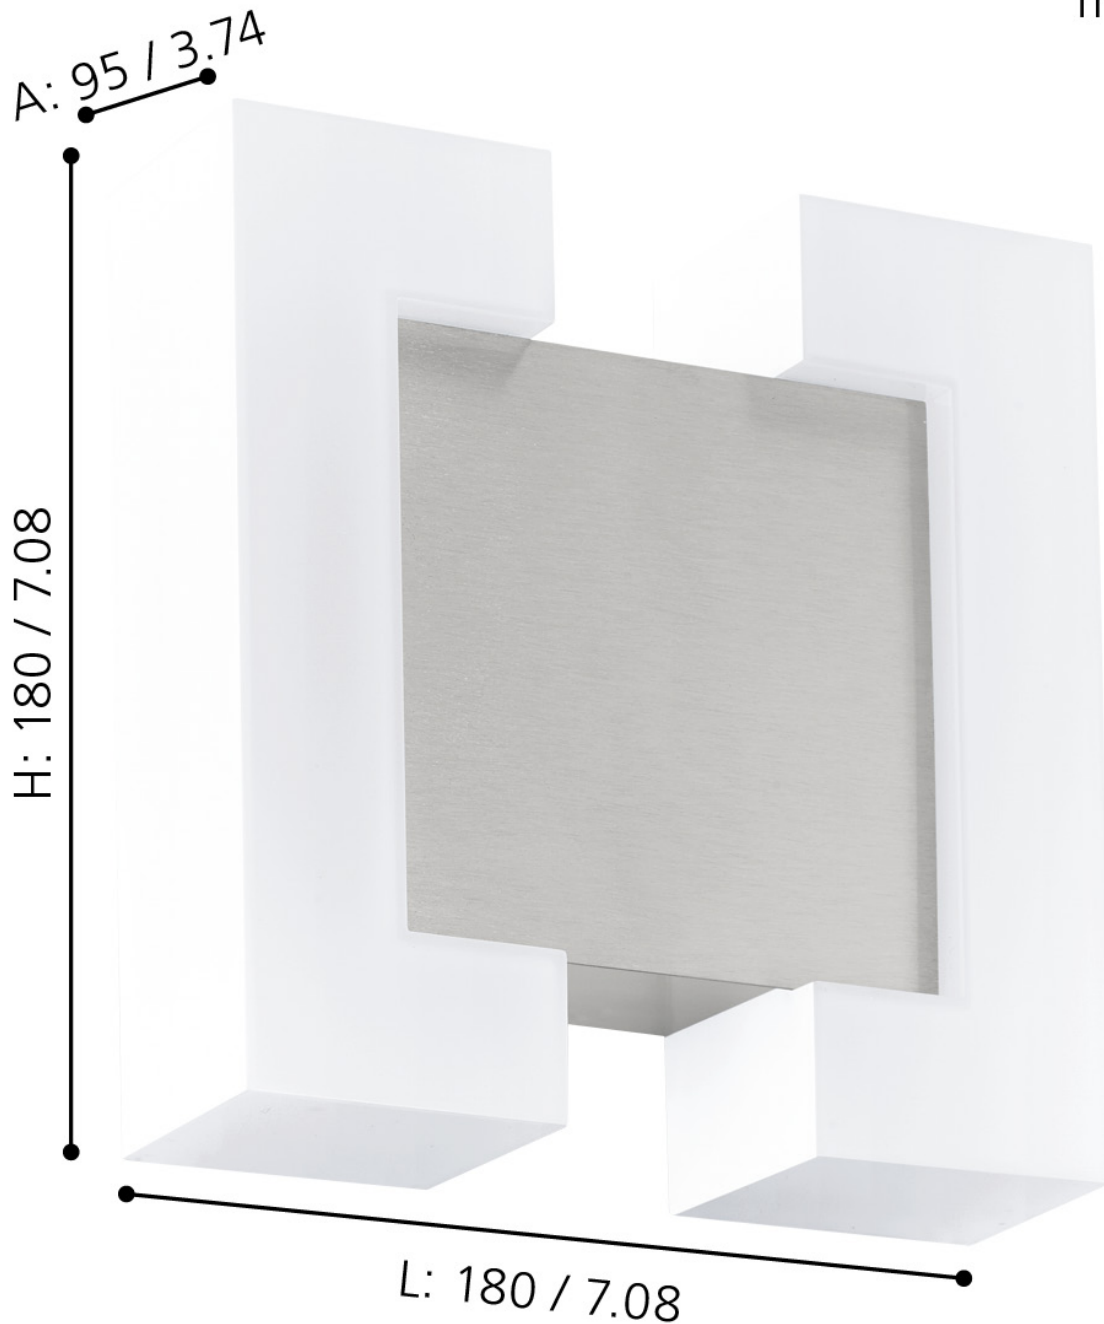

Eglo Lighting - Sitia - 95987 - LED Satin Nickel White 2 Light IP44 Outdoor Wall Washer Light

mm / inch

CONTACT