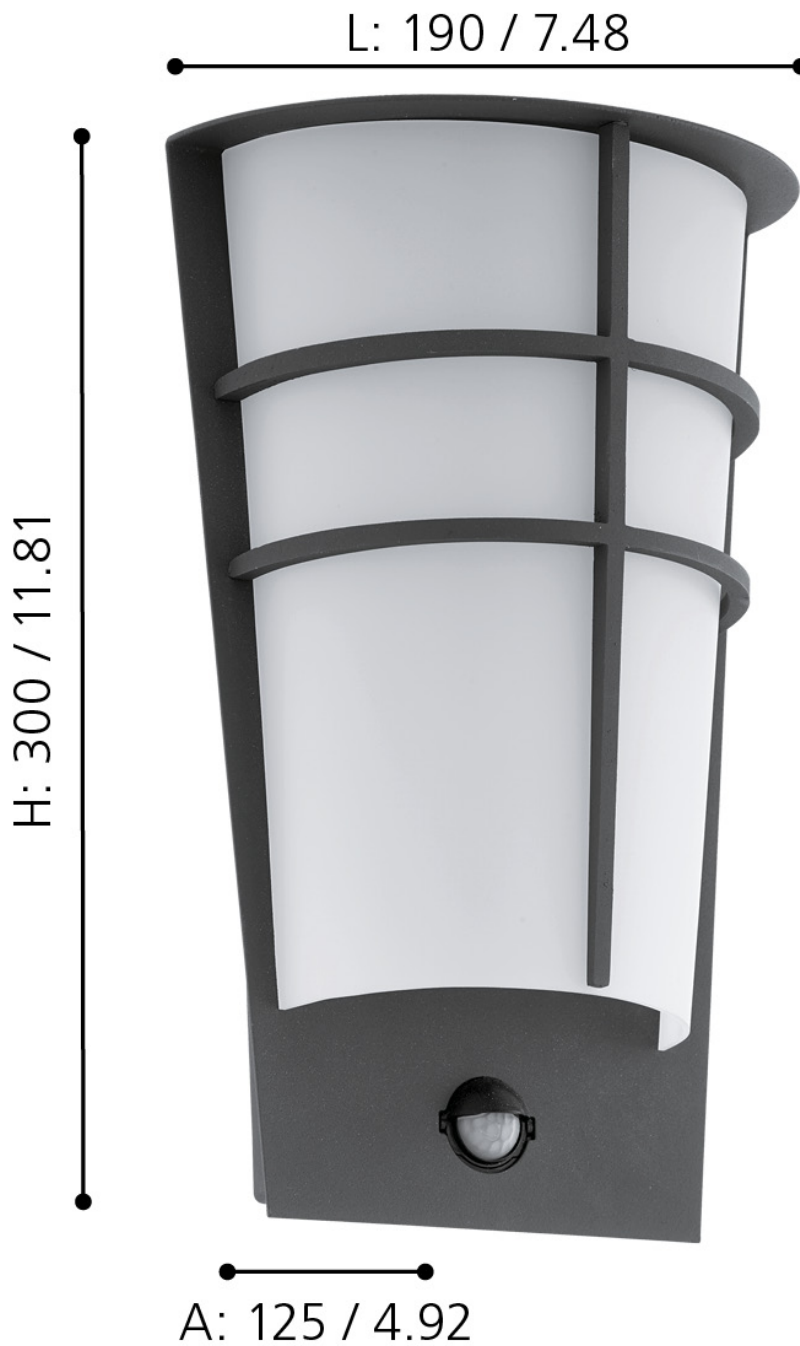

Eglo Lighting - Breganzo 1 - 96018 - LED Anthracite White 2 Light IP44 Outdoor Sensor Wall Light

mm / inch

**CONTACT**