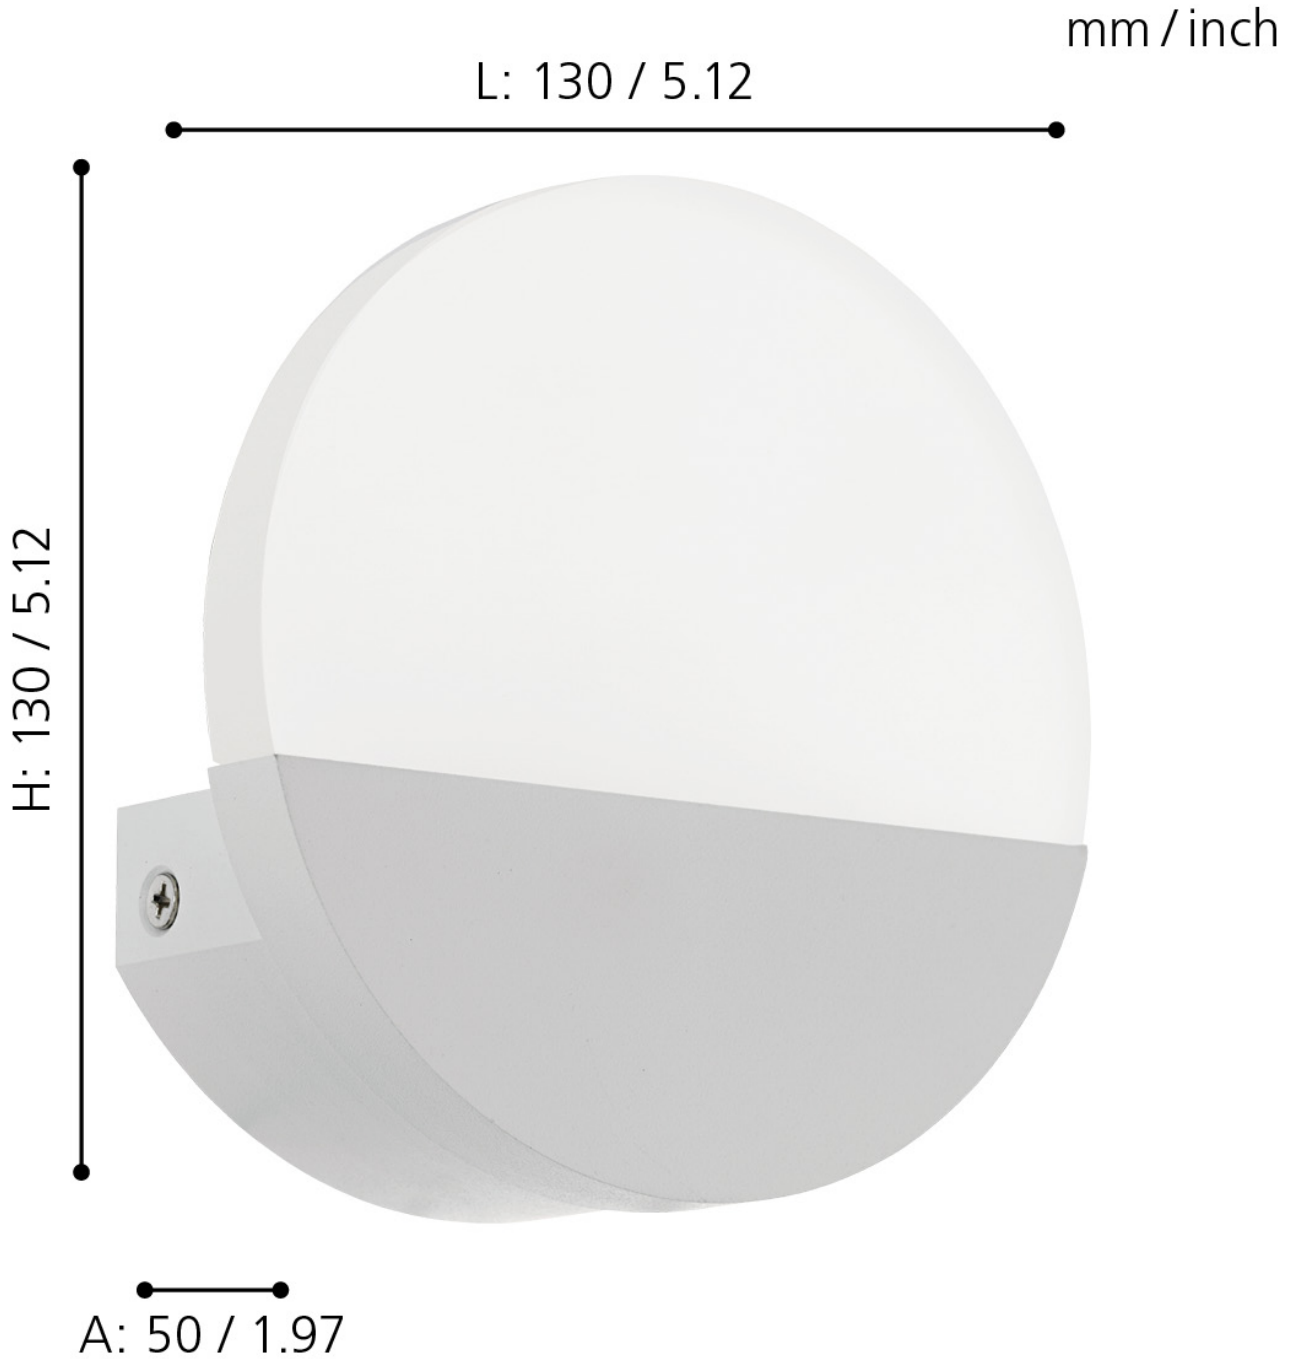

Eglo Lighting - Metrass 1 - 96039 - LED White Wall Washer Light

**CONTACT**