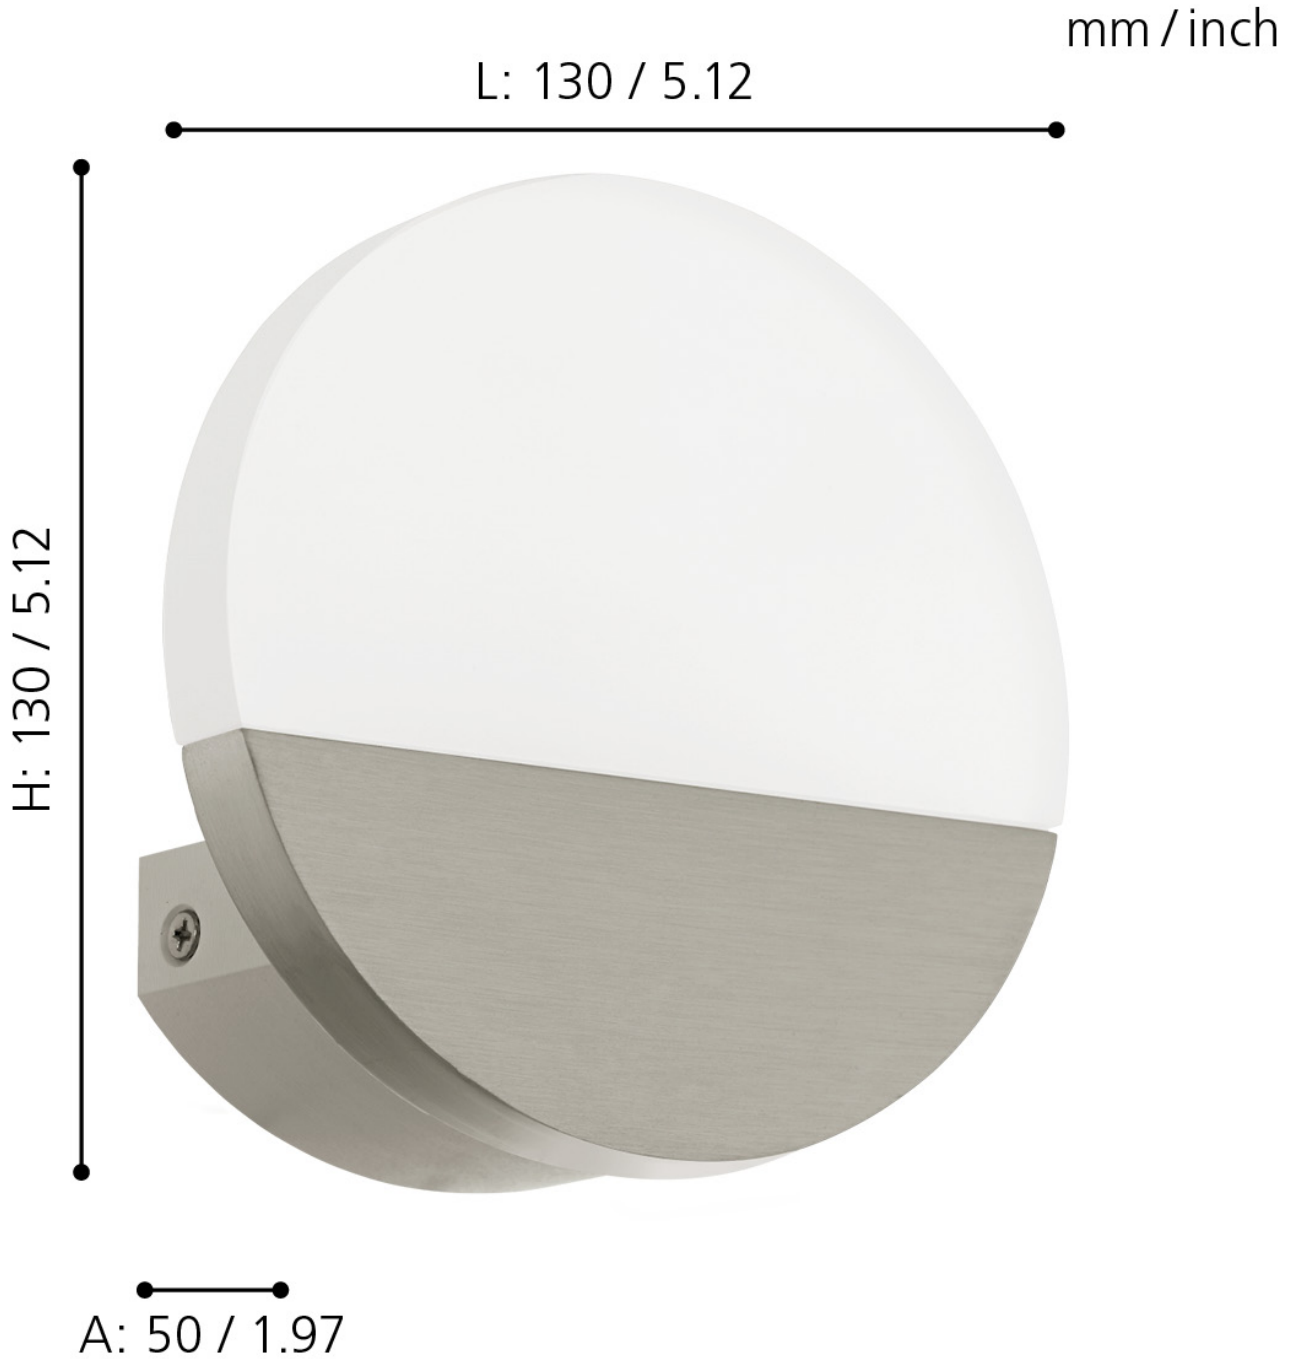

Eglo Lighting - Metrass 1 - 96041 - LED Satin Nickel White Wall Washer Light

CONTACT