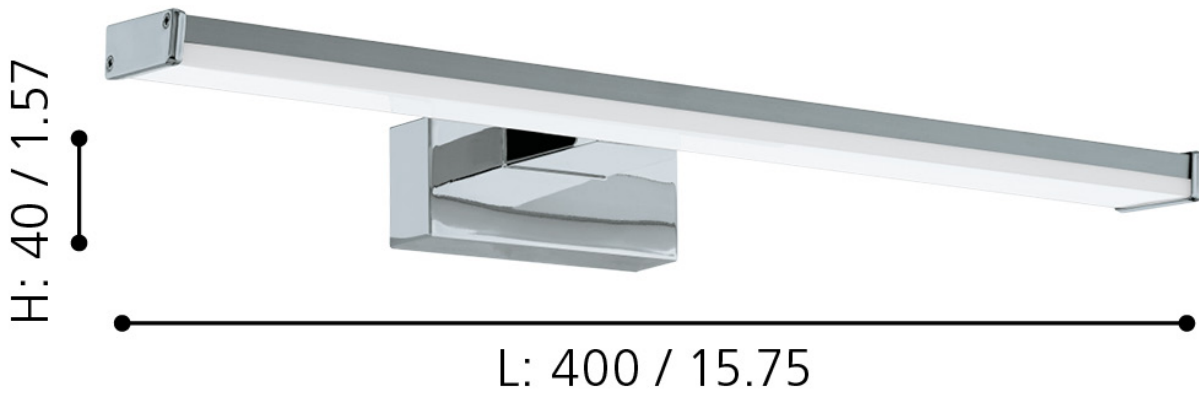

Eglo Lighting - Pandella 1 - 96064 - LED Chrome Silver White IP44 Bathroom Strip Wall Light

mm / inch

**CONTACT**