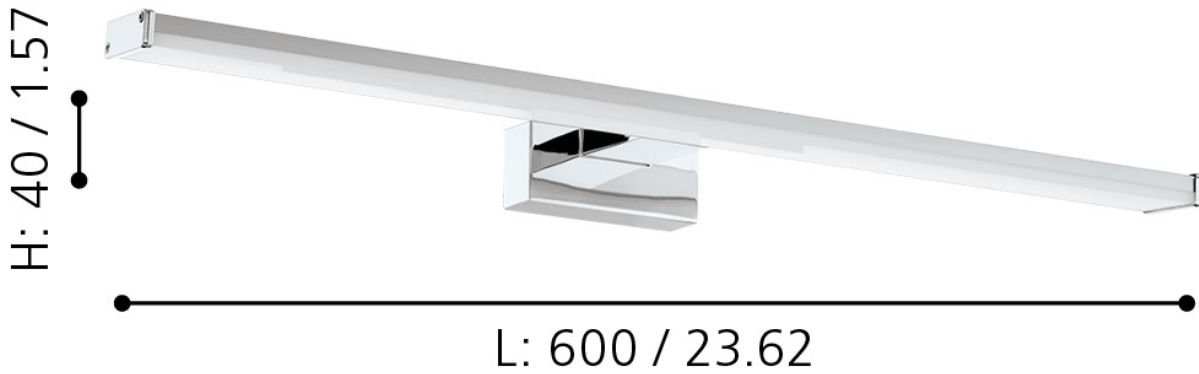

Eglo Lighting - Pandella 1 - 96065 - LED Chrome Silver White IP44 Bathroom Strip Wall Light

mm / inch

**CONTACT**