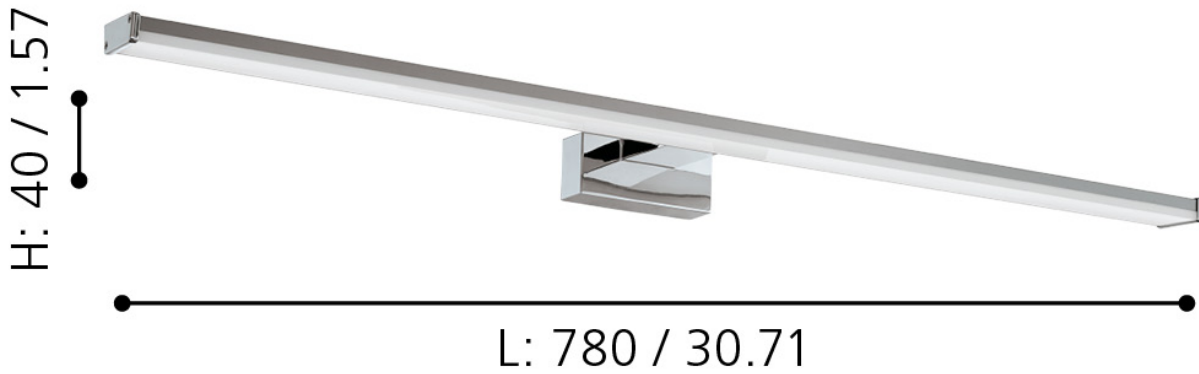

Eglo Lighting - Pandella 1 - 96066 - LED Chrome Silver White IP44 Bathroom Strip Wall Light

mm / inch

**CONTACT**