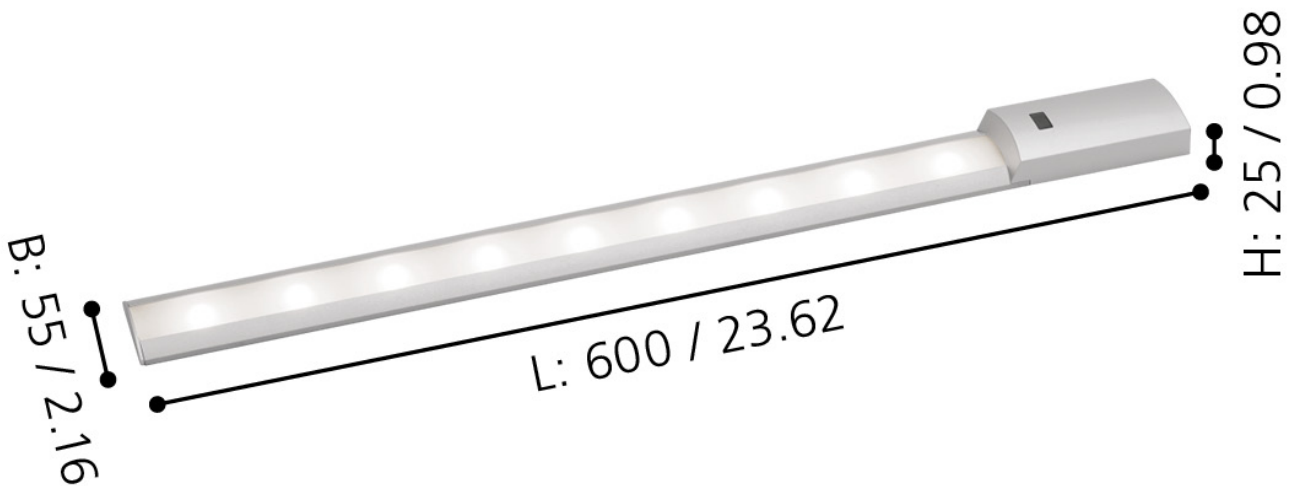

Eglo Lighting - Teya - 96081 - LED Silver White Cabinet Kit

mm / inch

**CONTACT**