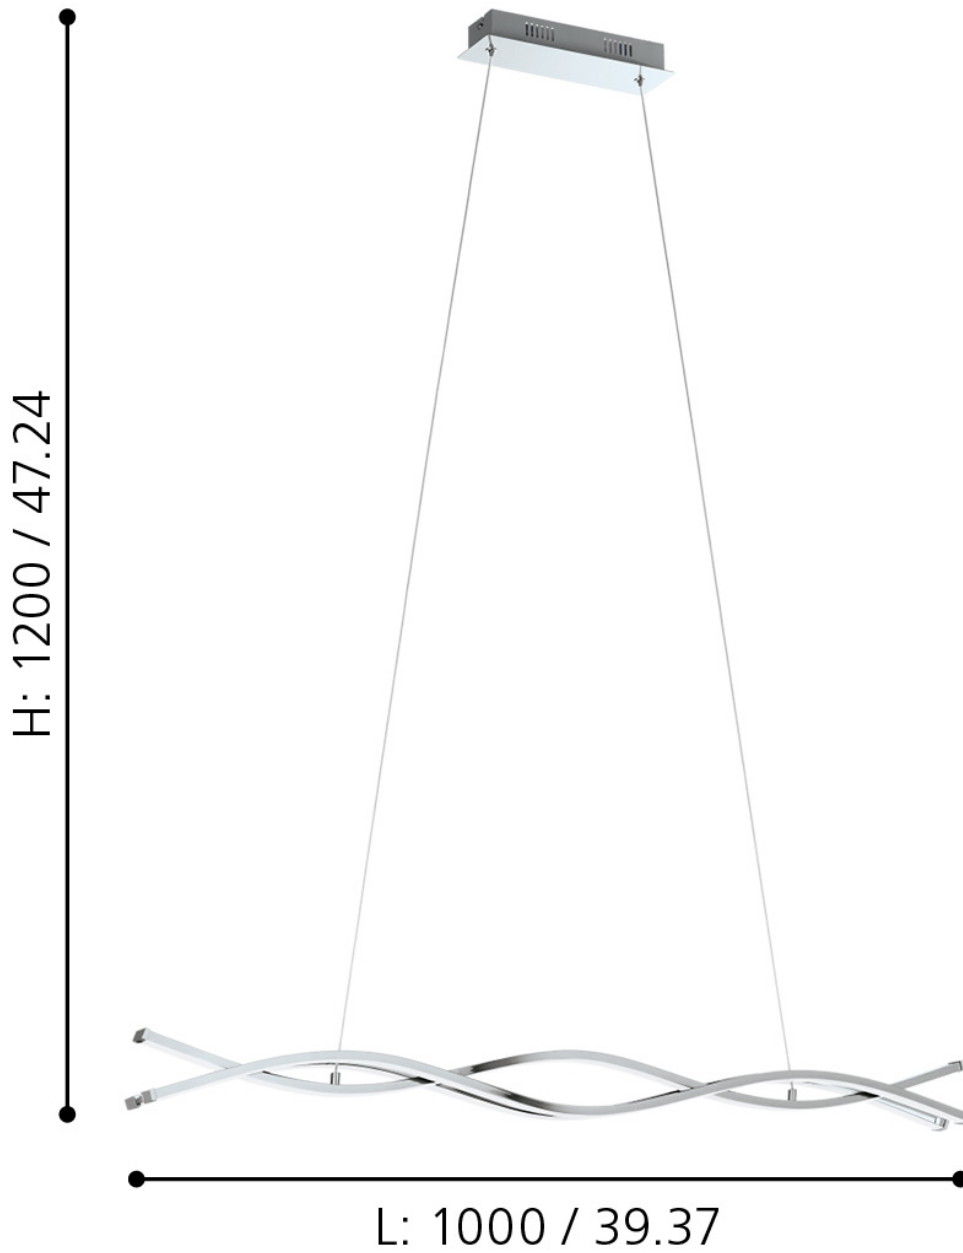

Eglo Lighting - Lasana 2 - 96102 - LED Chrome White Bar Ceiling Pendant Light

mm / inch

**CONTACT**