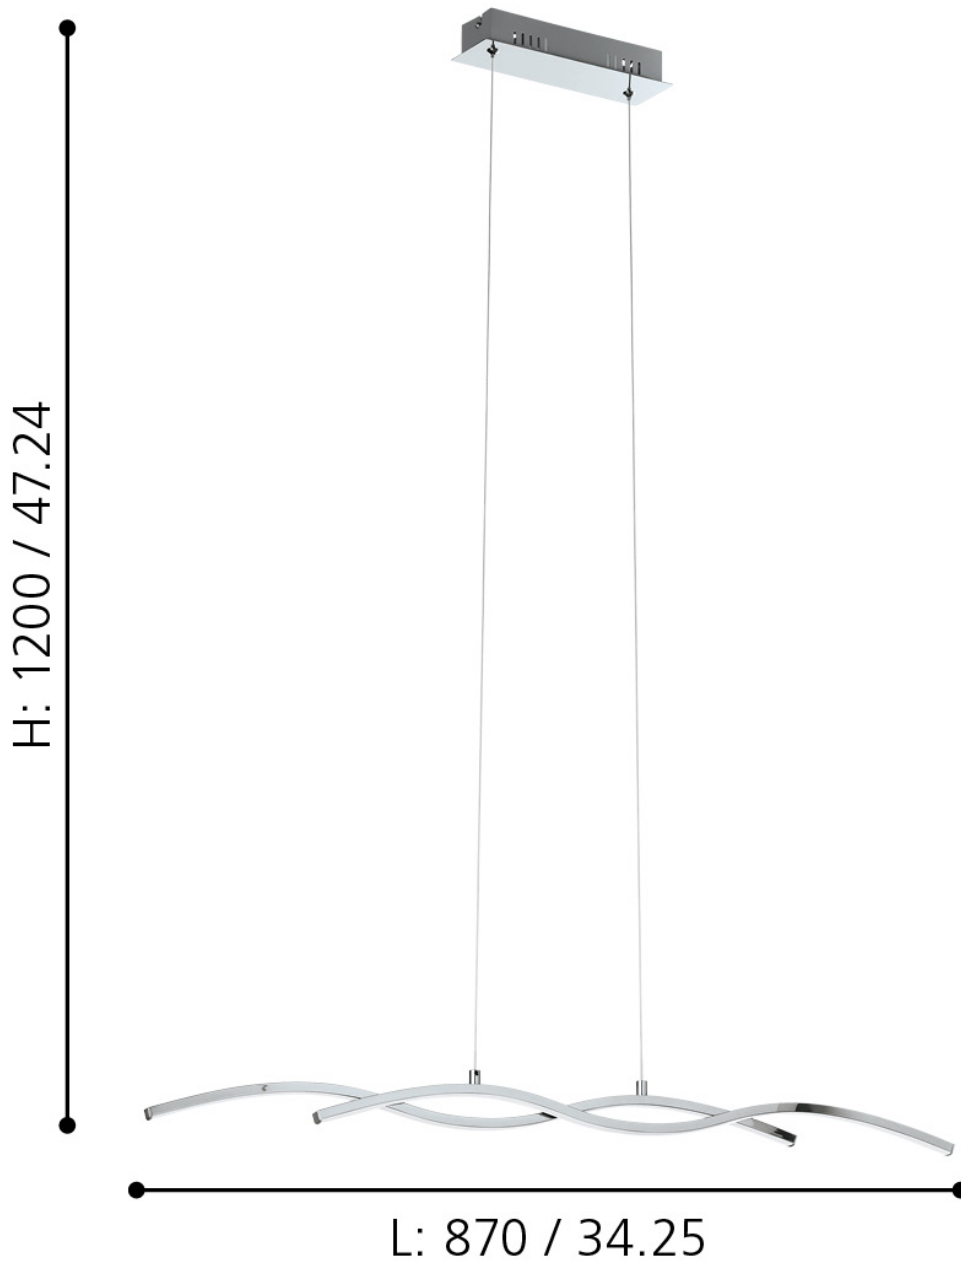

Eglo Lighting - Lasana 2 - 96103 - LED Chrome White Bar Ceiling Pendant Light

mm / inch

CONTACT