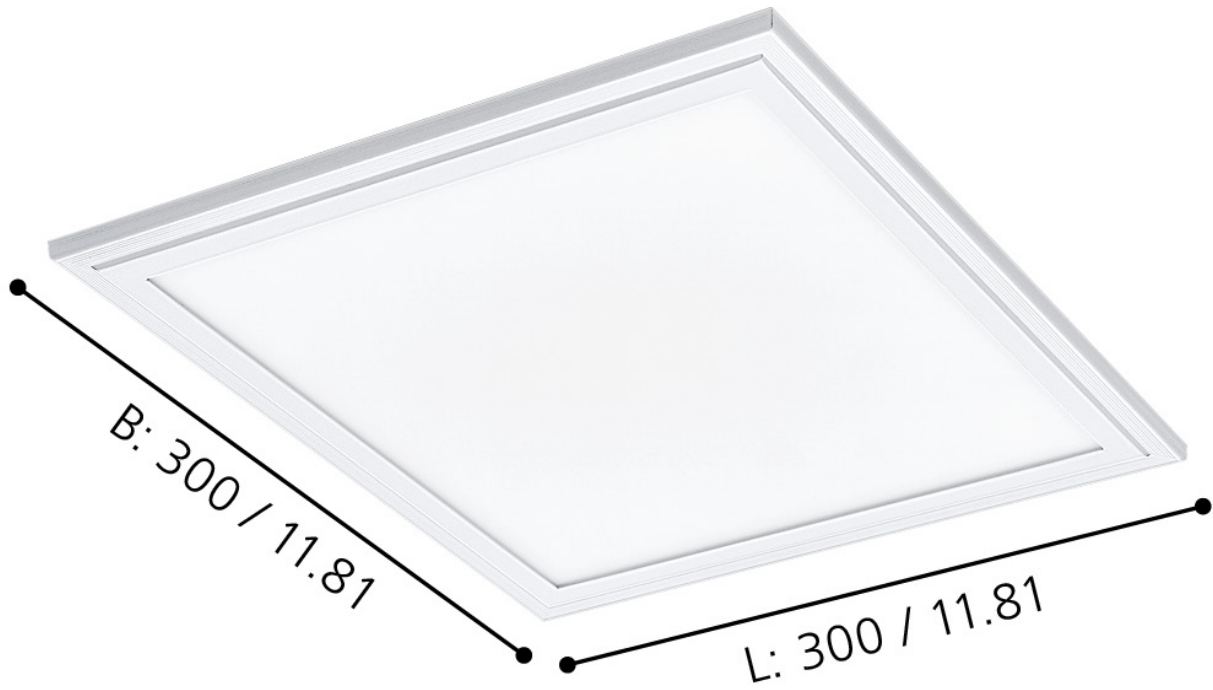

Eglo Lighting - Salobrena 1 - 96152 - LED White Panel Light

mm / inch

CONTACT