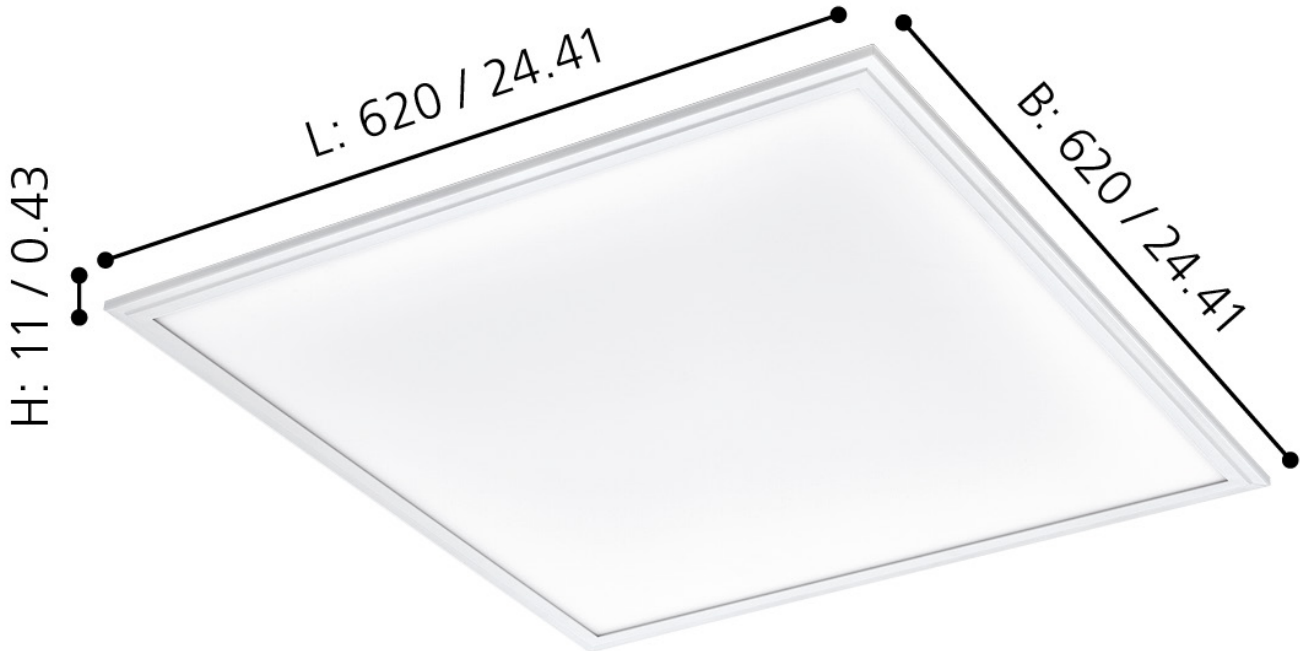

Eglo Lighting - Salobrena 1 - 96154 - LED White Panel Light

mm / inch

CONTACT