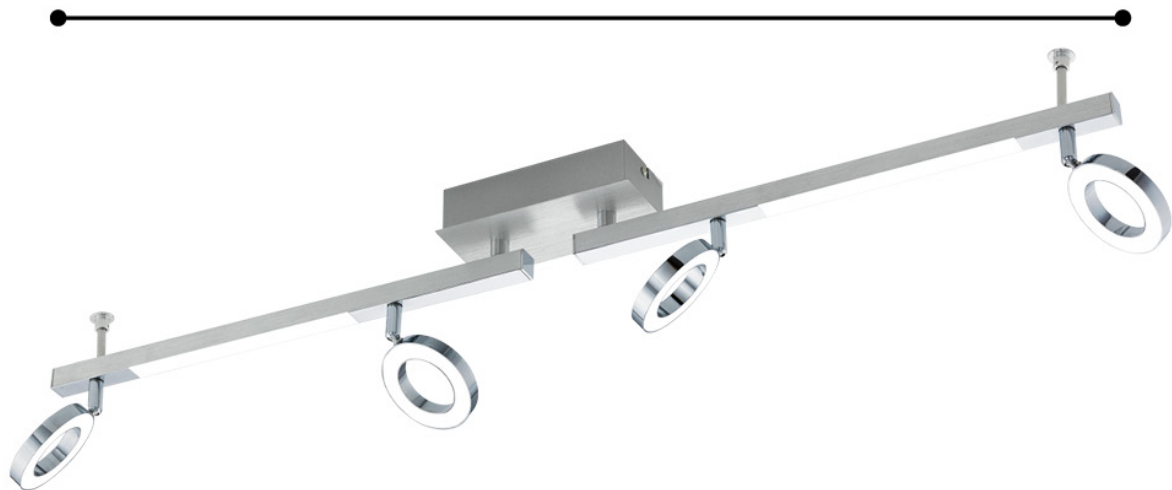

Eglo Lighting - Cardillo 1 - 96182 - LED Aluminium Chrome White 4 Light Ceiling Spotlight

mm / inch

L: 985 / 38.78

CONTACT