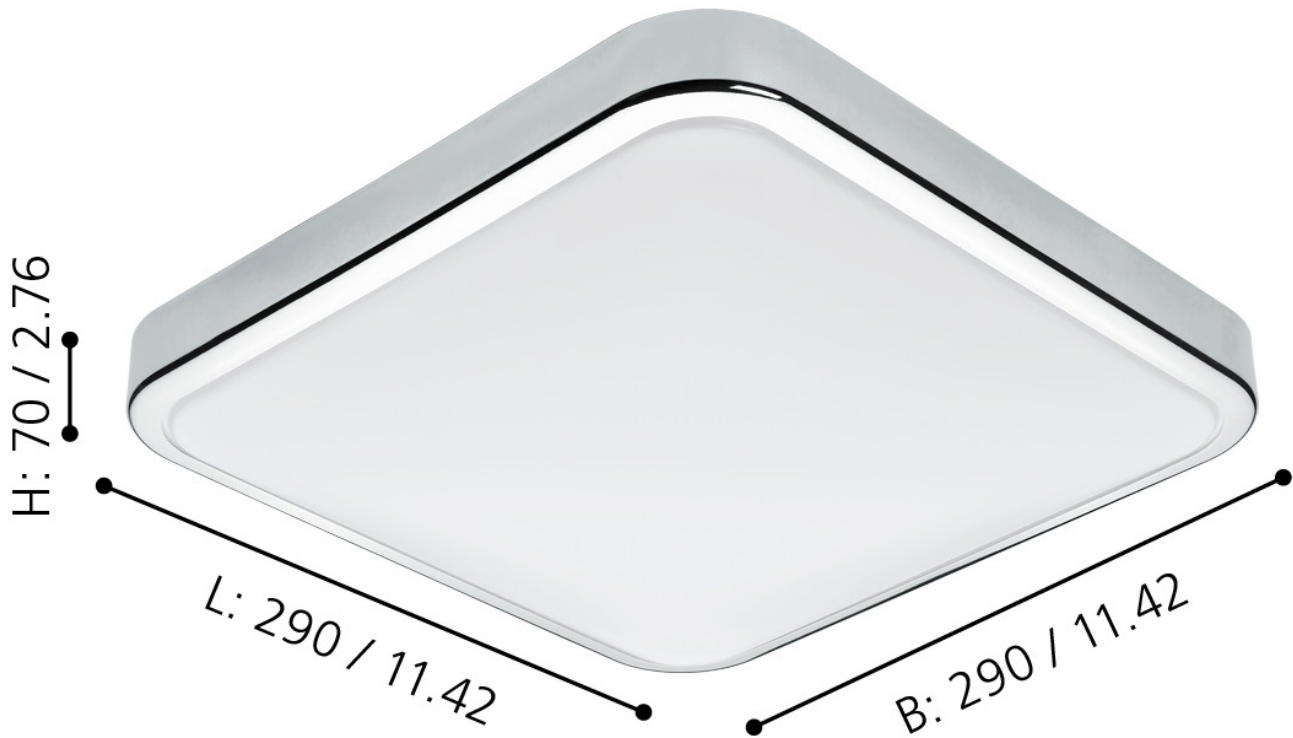

Eglo Lighting - Manilva 1 - 96229 - LED Chrome White 2 Light IP44 Bathroom Ceiling Flush Light

mm / inch

CONTACT