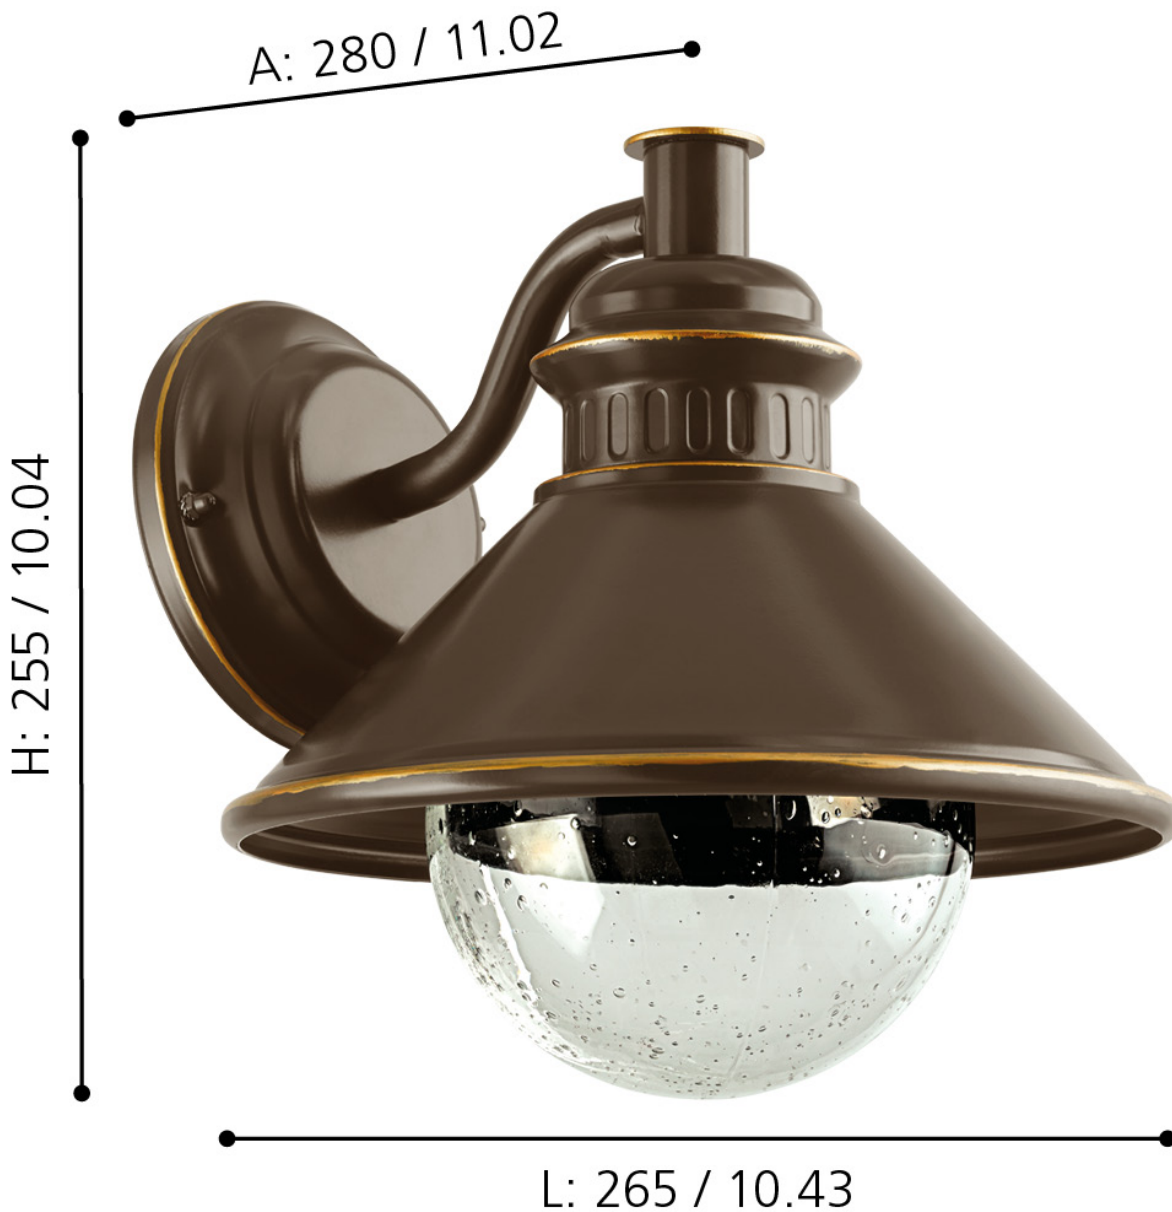

Eglo Lighting - Albacete - 96262 - Brown Copper Clear Glass IP44 Outdoor Wall Light

mm / inch

CONTACT