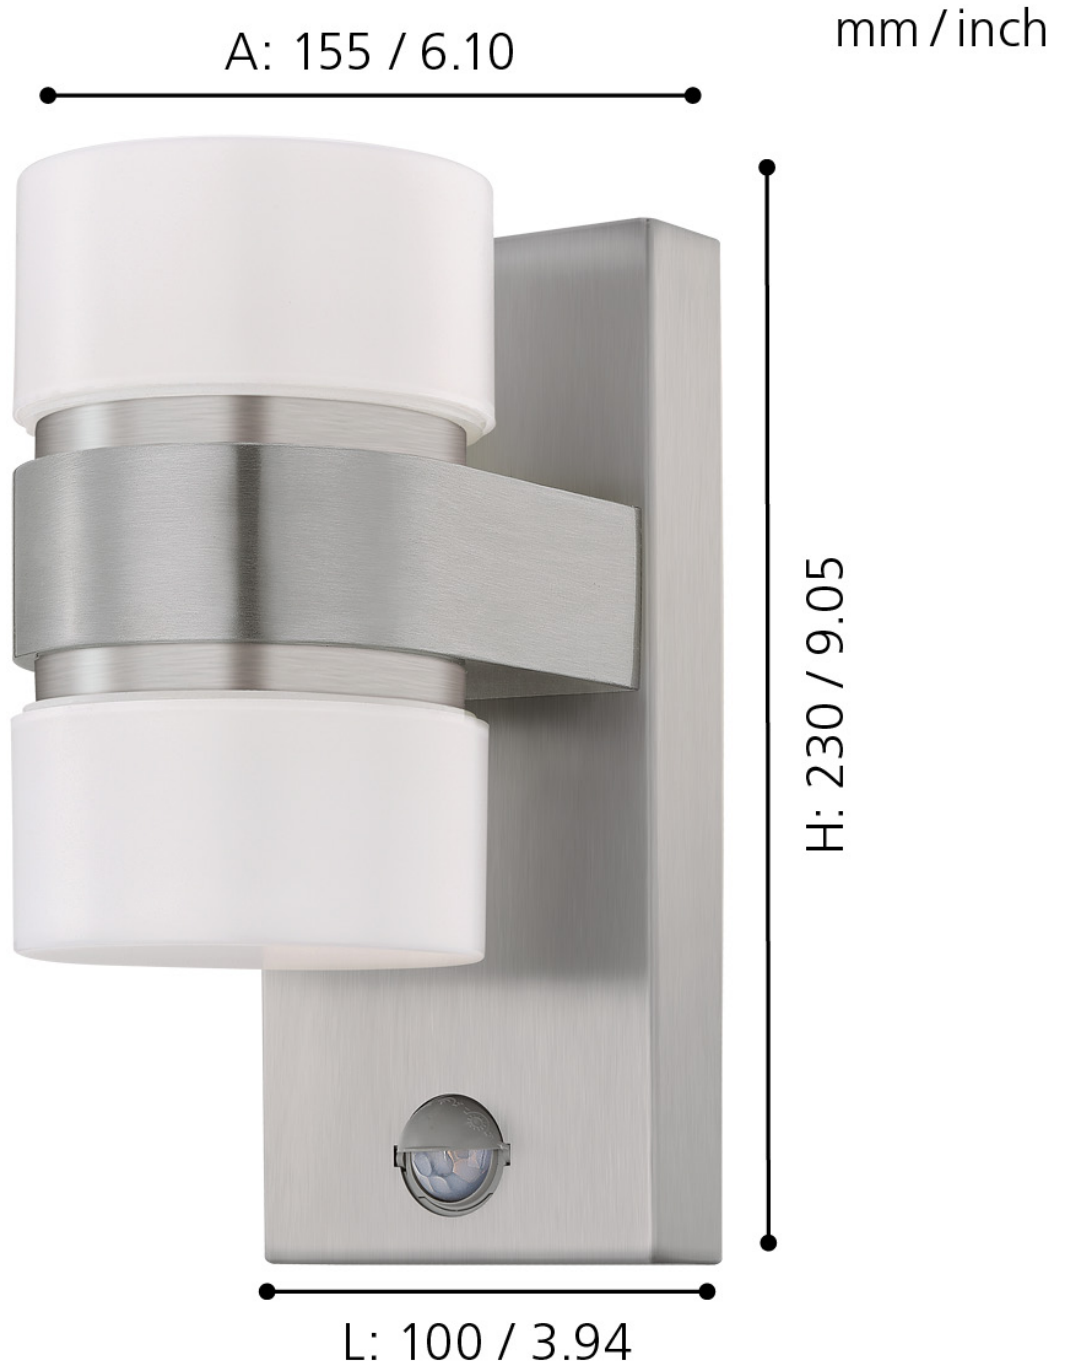

Eglo Lighting - Atollari - 96277 - LED Stainless Steel Silver White 2 Light IP44 Outdoor Sensor Wall Light

CONTACT