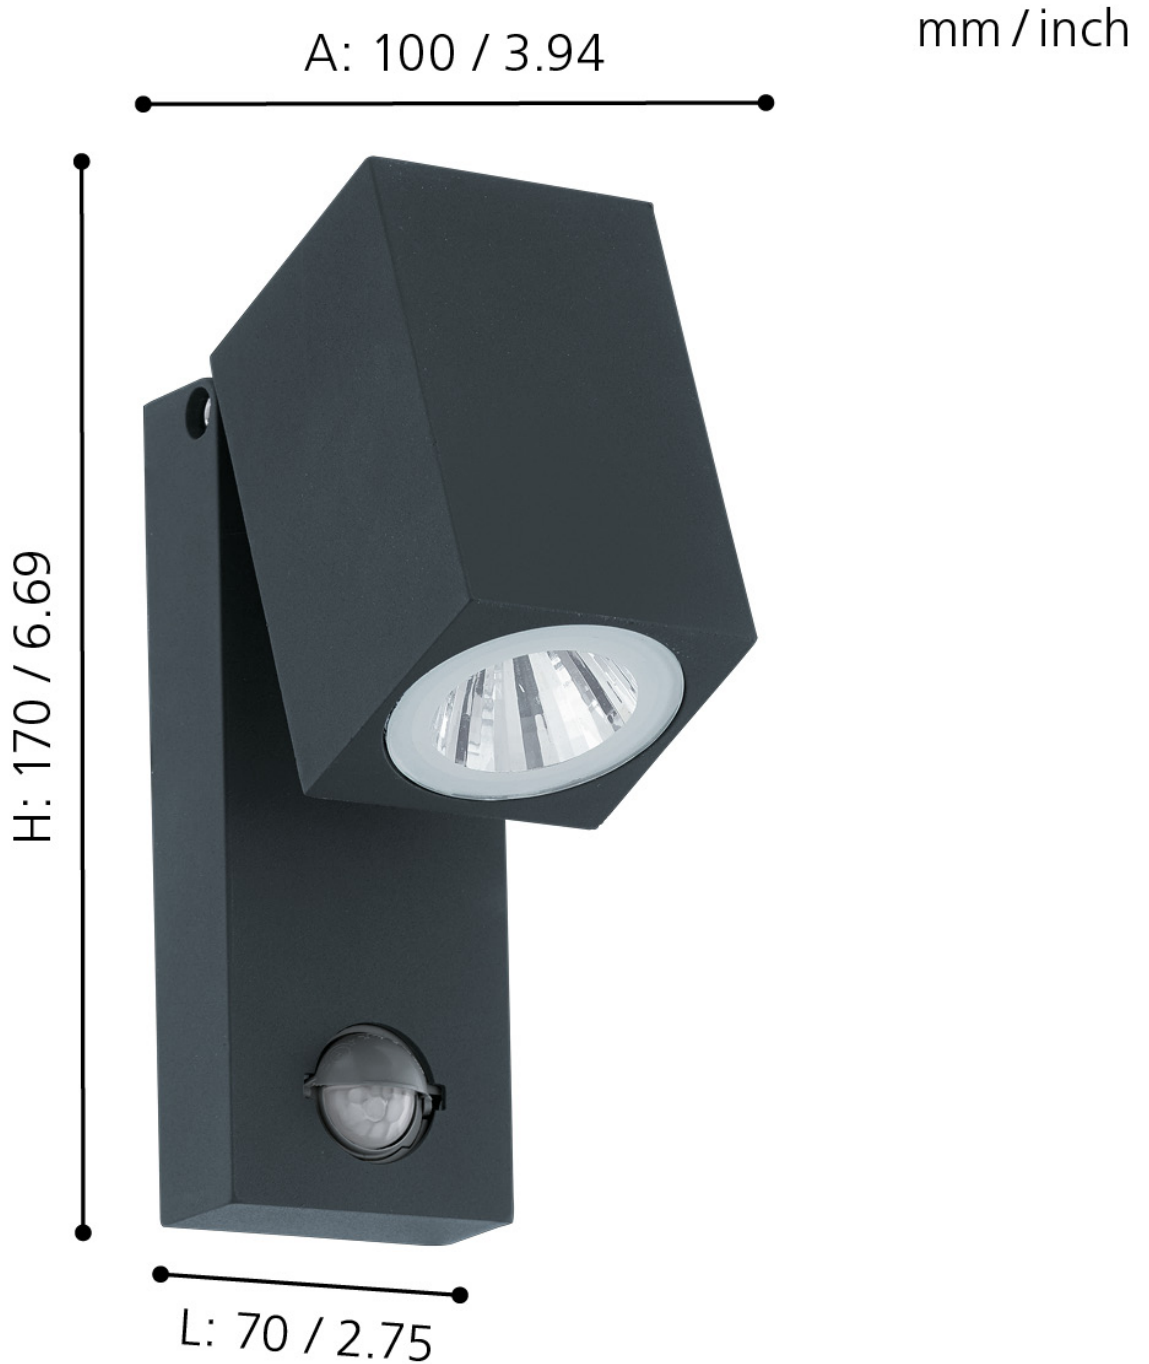

Eglo Lighting - Sakeda - 96287 - LED Anthracite IP44 Outdoor Sensor Wall Light

CONTACT