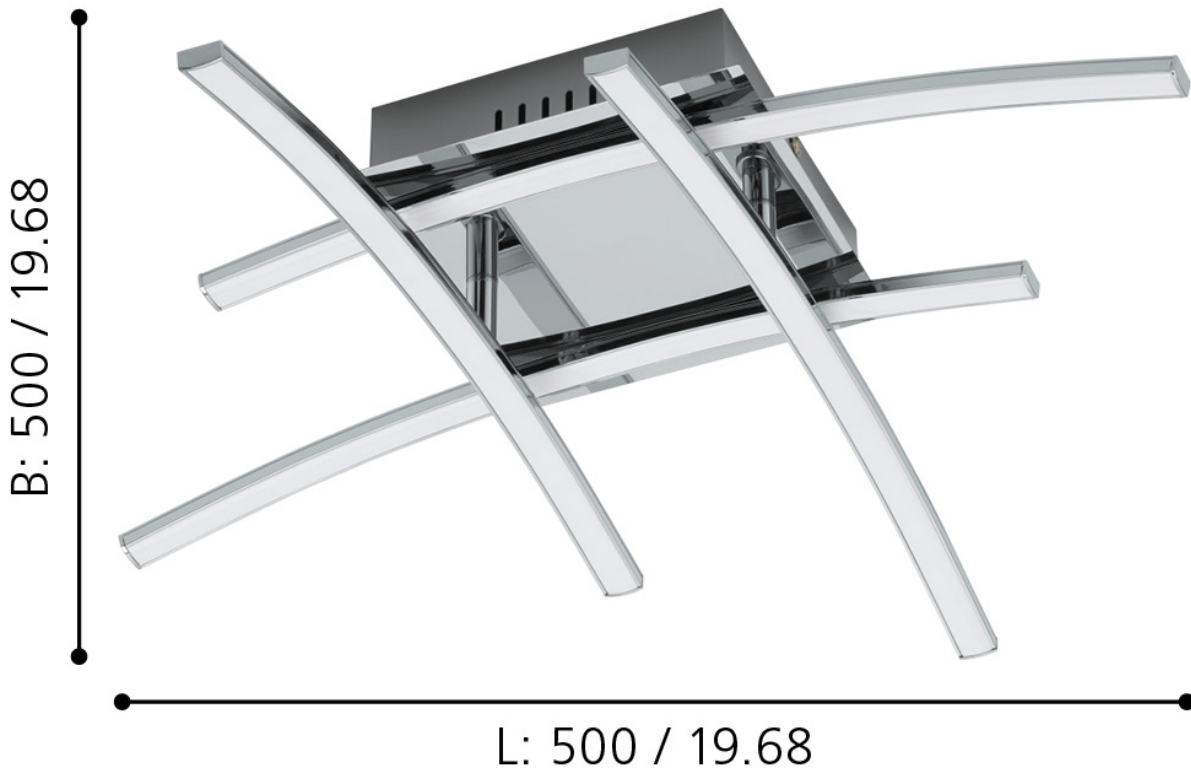

Eglo Lighting - Nevado - 96305 - LED Chrome White Flush Ceiling Light

mm / inch

CONTACT