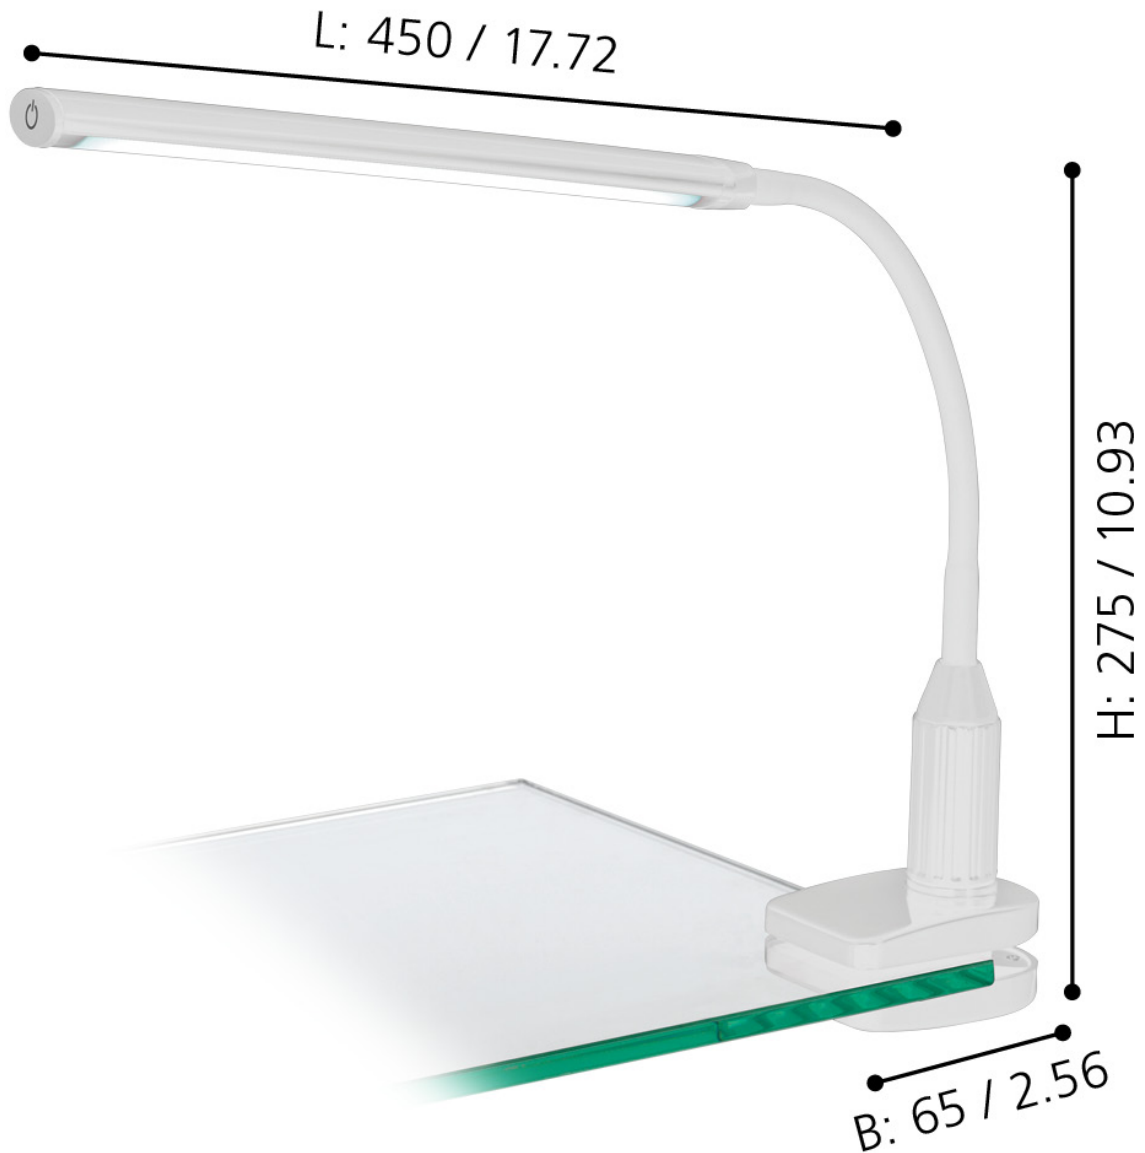

Eglo Lighting - Laroa - 96434 - LED White Touch Task Clamp Lamp

mm / inch

**CONTACT**