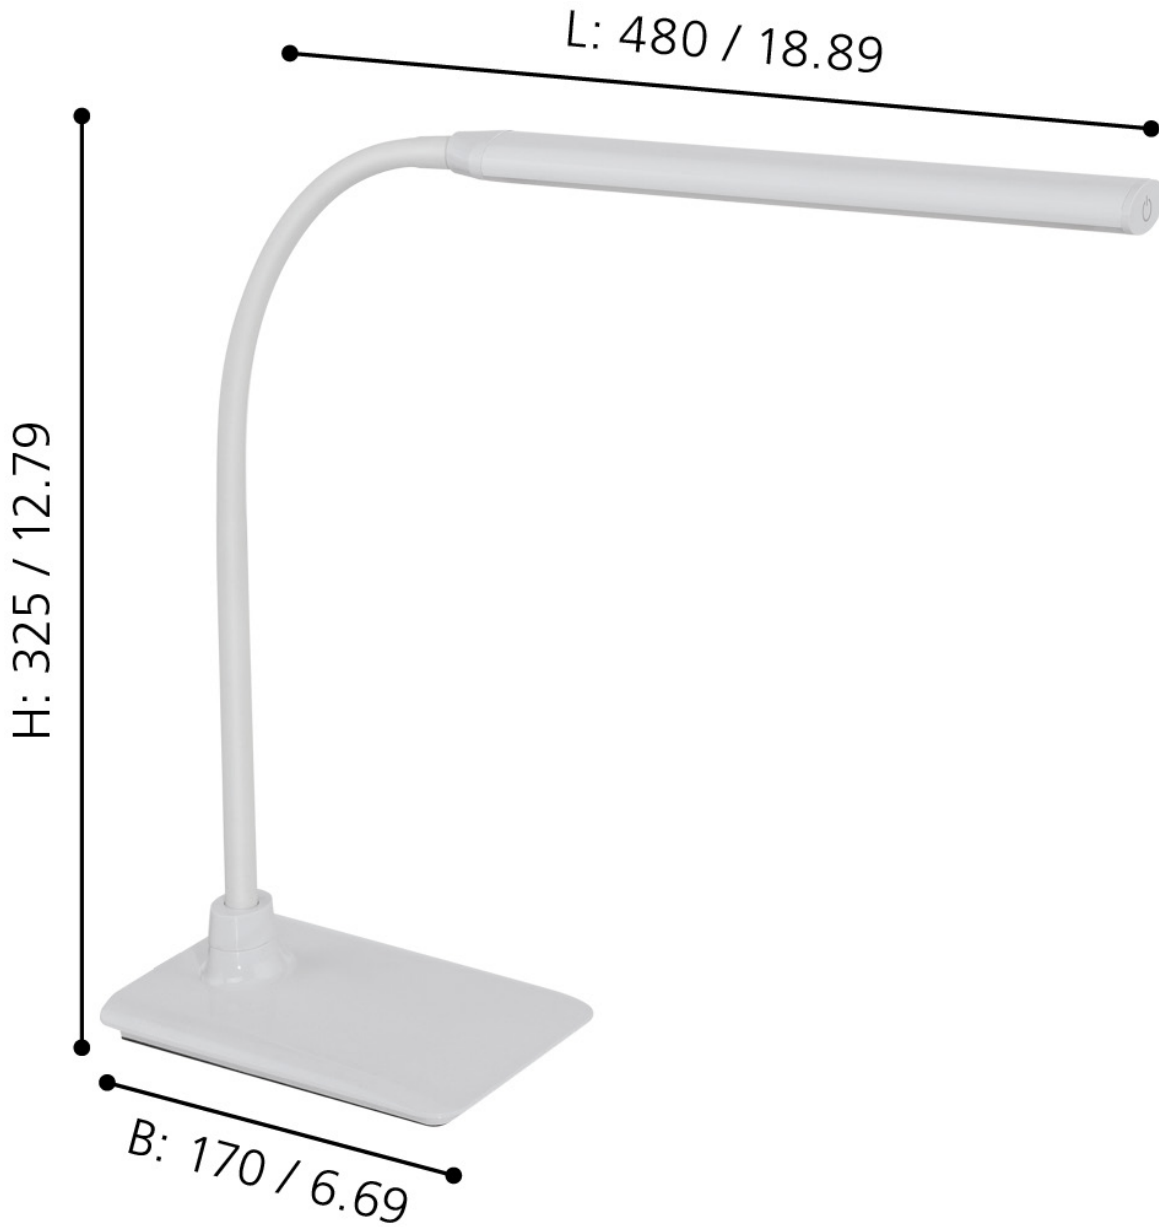

Eglo Lighting - Laroa - 96435 - LED White Touch Task Table Lamp

mm / inch

CONTACT