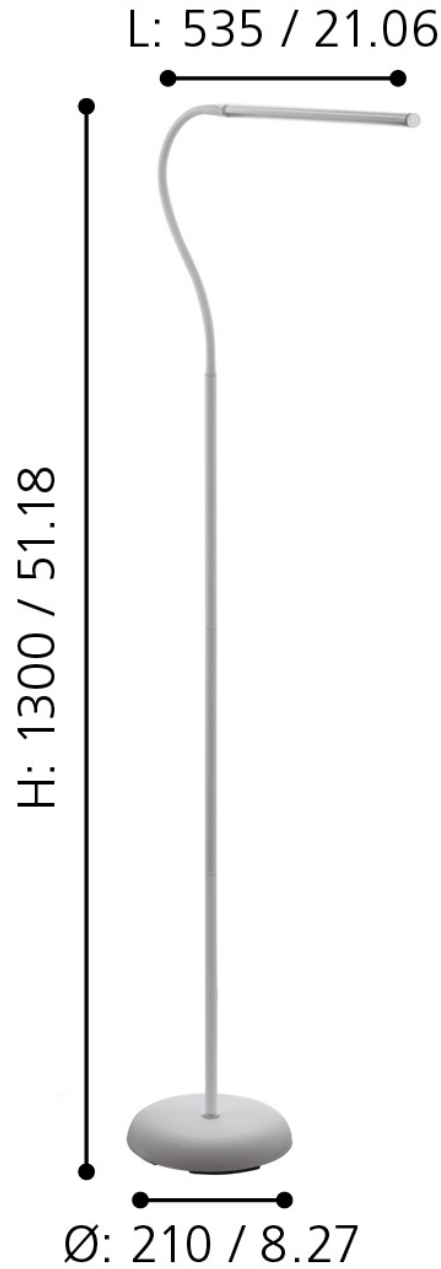

Eglo Lighting - Laroa - 96436 - LED White Touch Floor Reading Lamp

mm / inch

CONTACT