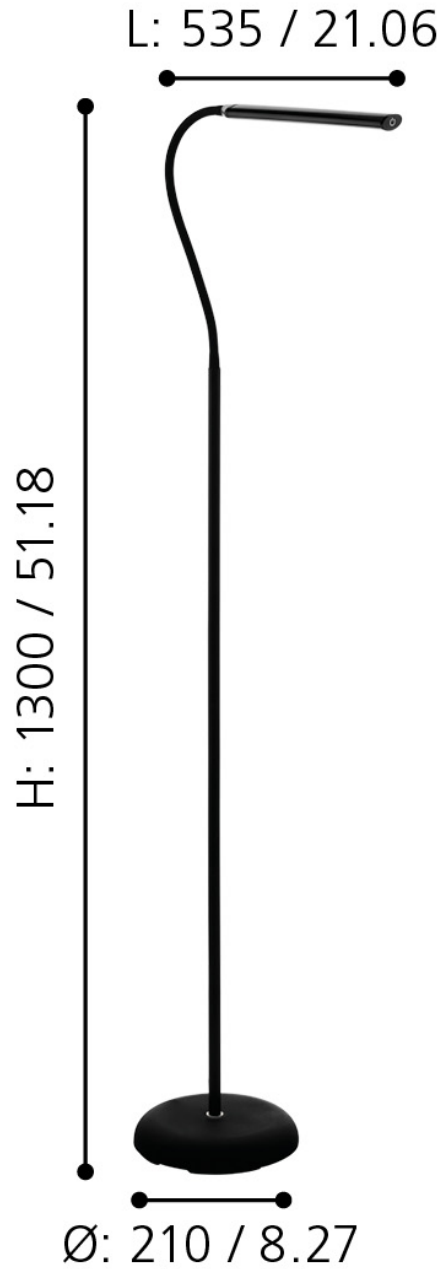

Eglo Lighting - Laroa - 96439 - LED Black Touch Floor Reading Lamp

mm / inch

CONTACT