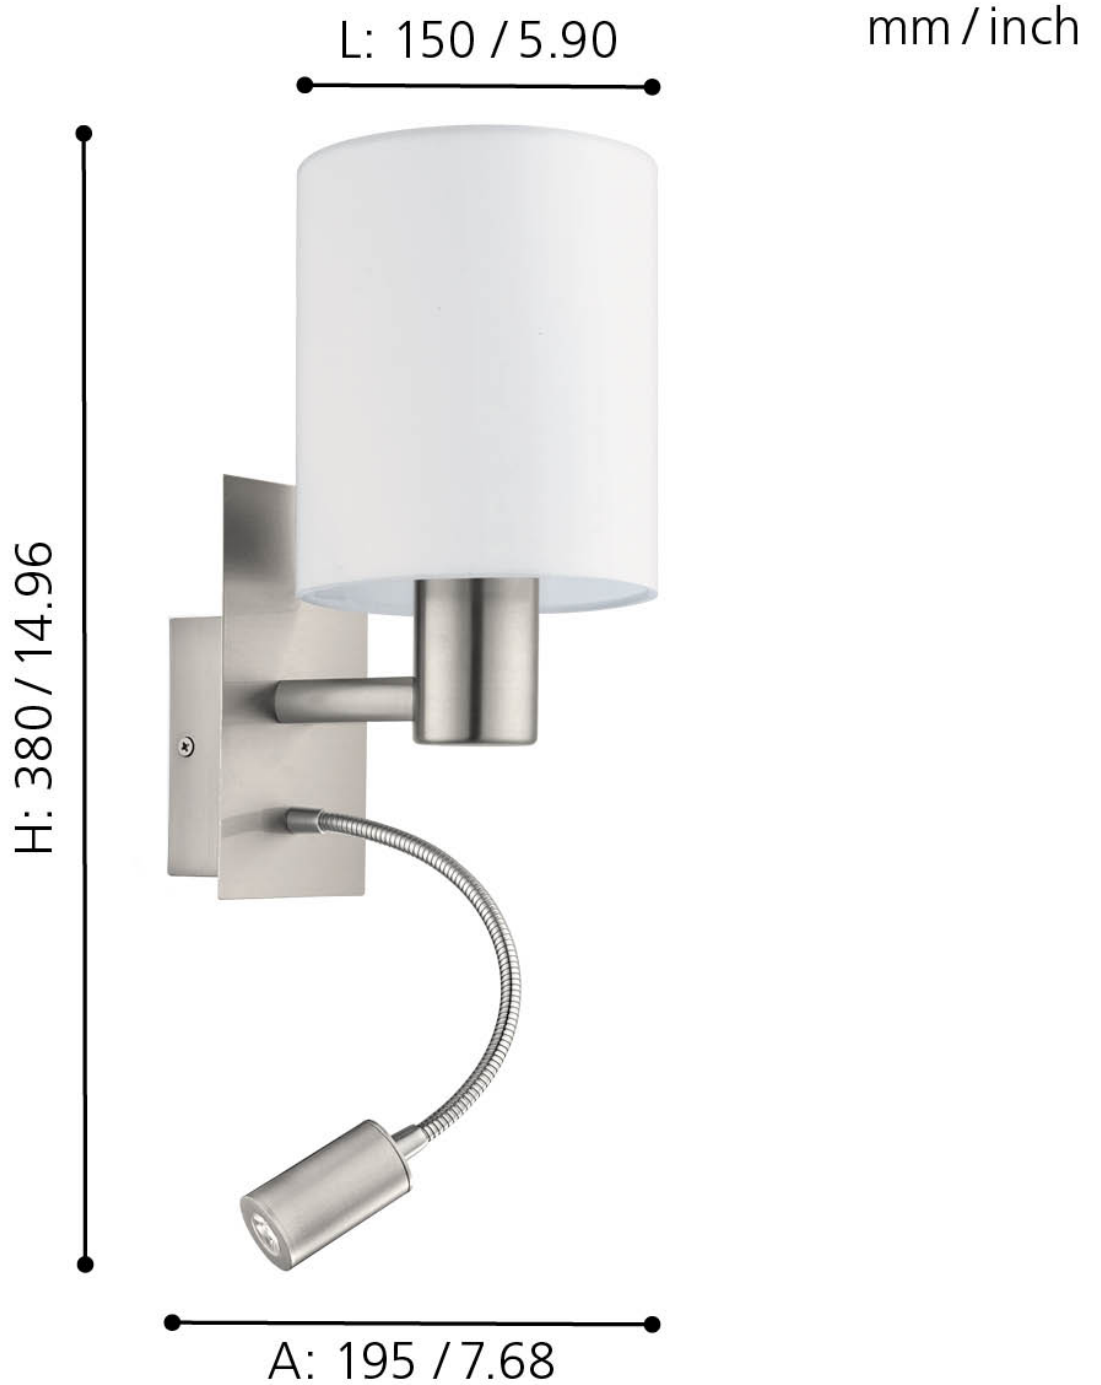

Eglo Lighting - Pasteri - 96477 - Satin Nickel White Reading Wall Light

CONTACT